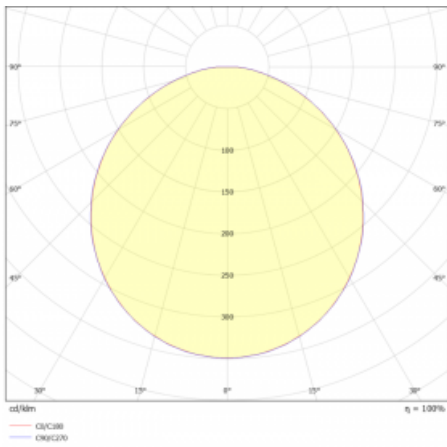

Luminaire

Rundo 24

290-240K-10GEE/830, W +
00-00334, W

Circular luminaires with an aluminium profile come in height 24 mm. Rundo24 luminaires feature an excellent efficacy of up to 145 lm/W, which can give the space lightness and appeal. The luminaires are pendant or flush-mounted, with direct or direct-indirect distribution of light creating an interesting light halo. A circular luminaire with a PMMA opal diffuser or microprismatic optical system is suitable for both commercial spaces and households. A playful and interesting effect can be created by combining different diameters. Luminaires can be equipped with a motion sensor, daylight sensor or Bluetooth technology, which allows easy control of the luminaire from your smart device.

Type of installation	Suspended
Light distribution	Direct
Luminaire shape	Circular
Colour of the luminaires	White
Material	Aluminium
Lifetime	L80/B20 50 000 hours
Warranty	5 years
Description of luminaires	Luminaire suspended
item description	White ceiling cup and cable
Dimensions	ø 410 mm × 24 mm
Weight	3.3 kg
Light source	LED MODUL
DIR optical system	Opal diffuser
Luminous flux*	1590 lm
Colour Temperature	3000 K warm white
Luminous efficacy	129 lm/W
MacAdam Light source	3
Colour rendering index	80
UGR max. X=4H Y=8H, ρ=70,50,20	21.8

Technical drawing

Luminaire power input* 12.3 W

Connection of the luminaires ON/OFF

Electrical voltage 220-240V

Frequency 50/60Hz

⊕ CE IP 40

*±10 %

Curve