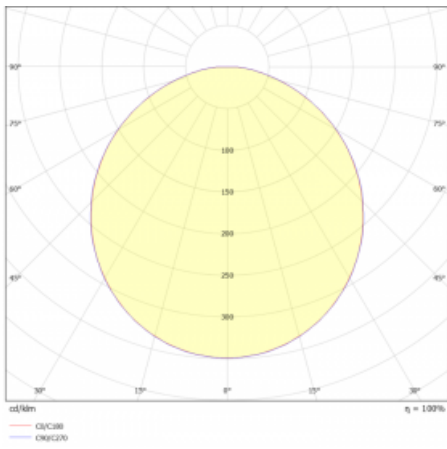

Luminaire

Rundo 24

290-240K-10GEE/830, S +
00-00384-1000/RUN, S

Circular luminaires with an aluminium profile come in height 24 mm. Rundo24 luminaires feature an excellent efficacy of up to 145 lm/W, which can give the space lightness and appeal. The luminaires are pendant or flush-mounted, with direct or direct-indirect distribution of light creating an interesting light halo. A circular luminaire with a PMMA opal diffuser or microprismatic optical system is suitable for both commercial spaces and households. A playful and interesting effect can be created by combining different diameters. Luminaires can be equipped with a motion sensor, daylight sensor or Bluetooth technology, which allows easy control of the luminaire from your smart device.

Type of installation	Suspended
Light distribution	Direct
Luminaire shape	Circular
Colour of the luminaires	Silver
Material	Aluminium
Lifetime	L80/B20 50 000 hours
Warranty	5 years
Description of luminaires	Luminaire suspended
item description	Silver ceiling cup and transparent cable
Dimensions	ø 410 mm × 24 mm
Weight	3.3 kg
Light source	LED MODUL
DIR optical system	Opal diffuser
Luminous flux*	1590 lm
Colour Temperature	3000 K warm white
Luminous efficacy	129 lm/W
MacAdam Light source	3
Colour rendering index	80
UGR max. X=4H Y=8H, ρ=70,50,20	21.8

Technical drawing

Luminaire power input* 12.3 W

Connection of the luminaires ON/OFF

Electrical voltage 220-240V

Frequency 50/60Hz

⊕ CE IP 40

* $\pm 10\%$

Curve