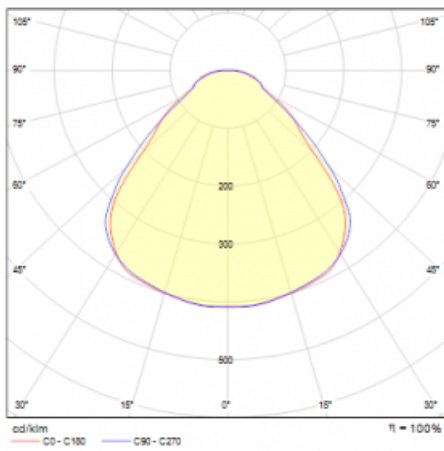

Type of installation	Suspended
Light distribution	Direct
Luminaire shape	Circular
Colour of the luminaires	Black
Material	Aluminium
Lifetime	L80/B20 50 000 hours
Warranty	5 years
Description of luminaires	Luminaire suspended
Dimensions	ø 410 mm × 24 mm
Weight	3.3 kg
Light source	LED MODUL
Type of optical system	Opal diffuser
Luminous flux*	1590 lm
Colour Temperature	3000 K warm white
Luminous efficacy	129 lm/W
MacAdam Light source	3
Colour rendering index	80
UGR max. X=4H Y=8H, $\rho=70,50,20$	21.8

Technical drawing

Luminaire power input* 12.3 W

Connection of the luminaires ON/OFF

Electrical voltage 220-240V

Frequency 50/60Hz

⊕ CE IP 40

*±10 %

Curve