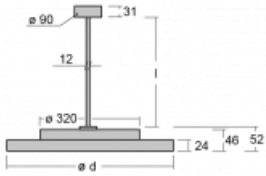

Technical drawing