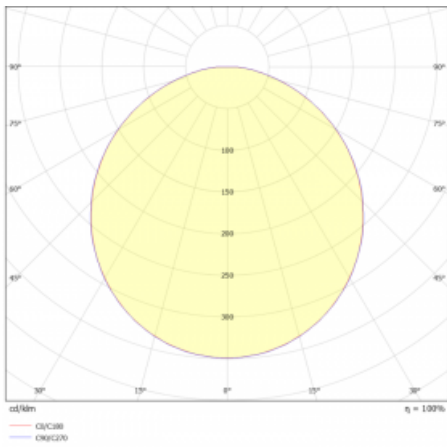

Luminaire

Rundo 24

290-240K-10GEE/830, B +
00-00384-1000/RUN, B

Circular luminaires with an aluminium profile come in height 24 mm. Rundo24 luminaires feature an excellent efficacy of up to 145 lm/W, which can give the space lightness and appeal. The luminaires are pendant or flush-mounted, with direct or direct-indirect distribution of light creating an interesting light halo. A circular luminaire with a PMMA opal diffuser or microprismatic optical system is suitable for both commercial spaces and households. A playful and interesting effect can be created by combining different diameters. Luminaires can be equipped with a motion sensor, daylight sensor or Bluetooth technology, which allows easy control of the luminaire from your smart device.

Type of installation	Suspended
Light distribution	Direct
Luminaire shape	Circular
Colour of the luminaires	Black
Material	Aluminium
Lifetime	L80/B20 50 000 hours
Warranty	5 years
Description of luminaires	Luminaire suspended
item description	Black ceiling cup and cable
Dimensions	ø 410 mm × 24 mm
Weight	3.3 kg
Light source	LED MODUL
DIR optical system	Opal diffuser
Luminous flux*	1590 lm
Colour Temperature	3000 K warm white
Luminous efficacy	129 lm/W
MacAdam Light source	3
Colour rendering index	80
UGR max. X=4H Y=8H, ρ=70,50,20	21.8

Technical drawing

Luminaire power input* 12.3 W

Connection of the luminaires ON/OFF

Electrical voltage 220-240V

Frequency 50/60Hz

⊕ CE IP 40

*±10 %

Curve