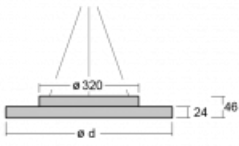

Technical drawing