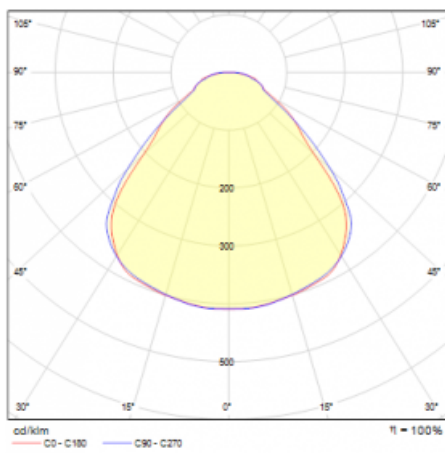

Technical drawing

Luminaire power input 18.2 W $\pm$ 10 %

Connection of the luminaires Electronic ballast non-dimmable with 3h emergency

Electrical voltage 220-240V

Frequency 50/60Hz

⊕ CE IP 40

Curve