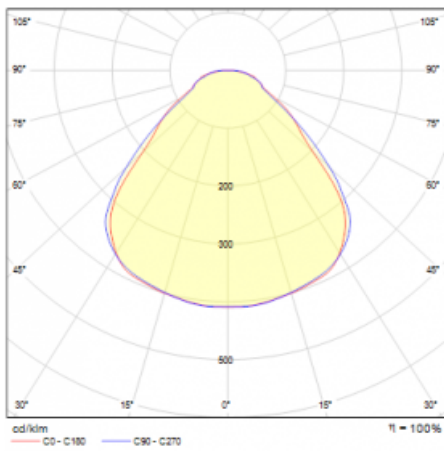

Luminaire

Rundo 24

290-240I-10GGD/840, W +
00-00334, W

Circular luminaires with an aluminium profile come in height 24 mm. Rundo24 luminaires feature an excellent efficacy of up to 145 lm/W, which can give the space lightness and appeal. The luminaires are pendant or flush-mounted, with direct or direct-indirect distribution of light creating an interesting light halo. A circular luminaire with a PMMA opal diffuser or microprismatic optical system is suitable for both commercial spaces and households. A playful and interesting effect can be created by combining different diameters. Luminaires can be equipped with a motion sensor, daylight sensor or Bluetooth technology, which allows easy control of the luminaire from your smart device.

Type of installation	Suspended
Light distribution	Direct
Luminaire shape	Circular
Colour of the luminaires	White
Material	Aluminium
Lifetime	L80/B20 50 000 hours
Warranty	5 years
Description of luminaires	Luminaire suspended
Dimensions	ø 410 mm × 24 mm
Light source	LED MODUL
Type of optical system	Microprisma
Luminous flux	2570 lm ± 10 %
Colour Temperature	4000 K cool white
Luminous efficacy	141 lm/W
MacAdam Light source	3
Colour rendering index	80
UGR max. X=4H Y=8H, ρ=70,50,20	21

Technical drawing

Luminaire power input 18.2 W \pm 10 %

Connection of the luminaires DALI dimmable

Electrical voltage 220-240V

Frequency 50/60Hz

⊕ CE IP 40

Curve

Downloads