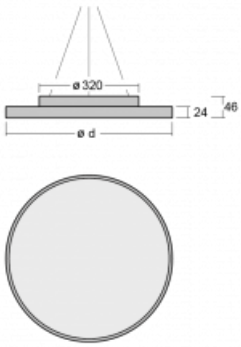

Technical drawing