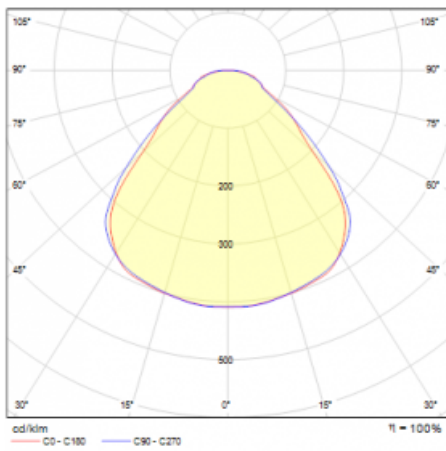

Luminaire

Rundo 24

290-240I-10GEE/840, W +
00-00334, W

Circular luminaires with an aluminium profile come in height 24 mm. Rundo24 luminaires feature an excellent efficacy of up to 145 lm/W, which can give the space lightness and appeal. The luminaires are pendant or flush-mounted, with direct or direct-indirect distribution of light creating an interesting light halo. A circular luminaire with a PMMA opal diffuser or microprismatic optical system is suitable for both commercial spaces and households. A playful and interesting effect can be created by combining different diameters. Luminaires can be equipped with a motion sensor, daylight sensor or Bluetooth technology, which allows easy control of the luminaire from your smart device.

Type of installation	Suspended
Light distribution	Direct
Luminaire shape	Circular
Colour of the luminaires	White
Material	Aluminium
Lifetime	L80/B20 50 000 hours
Warranty	5 years
Description of luminaires	Luminaire suspended
item description	White ceiling cup and cable
Dimensions	ø 410 mm × 24 mm
Light source	LED MODUL
DIR optical system	Microprisma
Luminous flux*	1460 lm
Colour Temperature	4000 K cool white
Luminous efficacy	146 lm/W
MacAdam Light source	3
Colour rendering index	80
UGR max. X=4H Y=8H, ρ=70,50,20	18.9

Technical drawing

Luminaire power input*	10 W
Connection of the luminaires	ON/OFF
Electrical voltage	220-240V
Frequency	50/60Hz

⊕ CE IP 40

*±10 %

Curve

Downloads

Installation instructions

Photos