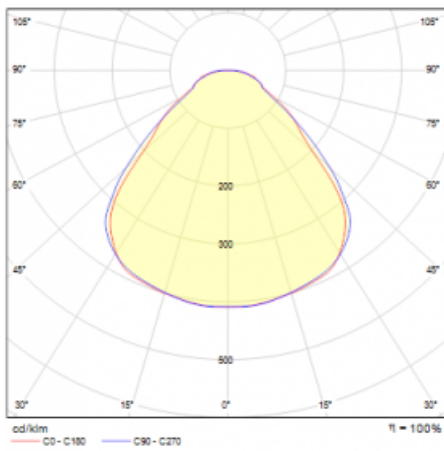

Luminaire

Rundo 24

290-240I-10GEE/840, B +
00-00334, B

Circular luminaires with an aluminium profile come in height 24 mm. Rundo24 luminaires feature an excellent efficacy of up to 145 lm/W, which can give the space lightness and appeal. The luminaires are pendant or flush-mounted, with direct or direct-indirect distribution of light creating an interesting light halo. A circular luminaire with a PMMA opal diffuser or microprismatic optical system is suitable for both commercial spaces and households. A playful and interesting effect can be created by combining different diameters. Luminaires can be equipped with a motion sensor, daylight sensor or Bluetooth technology, which allows easy control of the luminaire from your smart device.

Type of installation	Suspended
Light distribution	Direct
Luminaire shape	Circular
Colour of the luminaires	Black
Material	Aluminium
Lifetime	L80/B20 50 000 hours
Warranty	5 years
Description of luminaires	Luminaire suspended
item description	Black ceiling cup and cable
Dimensions	ø 410 mm × 24 mm
Light source	LED MODUL
DIR optical system	Microprisma
Luminous flux*	1460 lm
Colour Temperature	4000 K cool white
Luminous efficacy	146 lm/W
MacAdam Light source	3
Colour rendering index	80
UGR max. X=4H Y=8H, ρ=70,50,20	18.9

Technical drawing

Luminaire power input*	10 W
Connection of the luminaires	ON/OFF
Electrical voltage	220-240V
Frequency	50/60Hz

⊕ CE IP 40

*±10 %

Curve

Downloads

Installation instructions

Photos