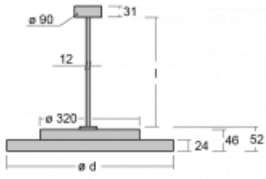

Luminaire

Rundo 24

290-240I-10GED/830, B +
00-00384-1000/RUN, B

Circular luminaires with an aluminium profile come in height 24 mm. Rundo24 luminaires feature an excellent efficacy of up to 145 lm/W, which can give the space lightness and appeal. The luminaires are pendant or flush-mounted, with direct or direct-indirect distribution of light creating an interesting light halo. A circular luminaire with a PMMA opal diffuser or microprismatic optical system is suitable for both commercial spaces and households. A playful and interesting effect can be created by combining different diameters. Luminaires can be equipped with a motion sensor, daylight sensor or Bluetooth technology, which allows easy control of the luminaire from your smart device.

Type of installation	Suspended
Light distribution	Direct
Luminaire shape	Circular
Colour of the luminaires	Black
Material	Aluminium
Lifetime	L80/B20 50 000 hours
Warranty	5 years
Description of luminaires	Luminaire suspended
Dimensions	ø 410 mm × 24 mm
Weight	3.2 kg
Light source	LED MODUL
Type of optical system	Microprisma
Luminous flux*	1460 lm
Colour Temperature	3000 K warm white
Luminous efficacy	139 lm/W
MacAdam Light source	3
Colour rendering index	80
UGR max. X=4H Y=8H, $\rho=70,50,20$	18.9

Technical drawing

Luminaire power input* 10.5 W

Connection of the luminaires DALI

Electrical voltage 220-240V

Frequency 50/60Hz

⊕ CE IP 40

*±10 %

Curve