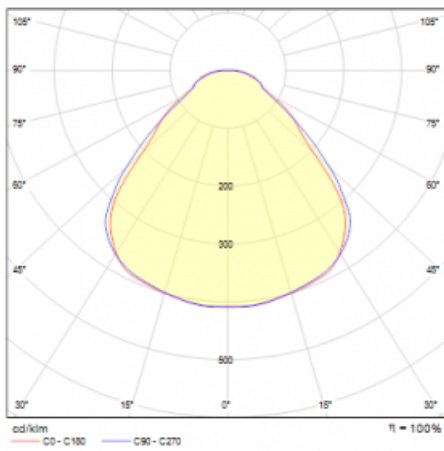

Type of installation	Suspended
Light distribution	Direct
Luminaire shape	Circular
Colour of the luminaires	Black
Material	Aluminium
Lifetime	L80/B20 50 000 hours
Warranty	5 years
Description of luminaires	Luminaire suspended
Dimensions	ø 410 mm × 24 mm
Weight	3.2 kg
Light source	LED MODUL
Type of optical system	Microprisma
Luminous flux*	1460 lm
Colour Temperature	3000 K warm white
Luminous efficacy	139 lm/W
MacAdam Light source	3
Colour rendering index	80
UGR max. X=4H Y=8H, $\rho=70,50,20$	18.9

Technical drawing

Luminaire power input* 10.5 W

Connection of the luminaires DALI

Electrical voltage 220-240V

Frequency 50/60Hz

⊕ CE IP 40

*±10 %

Curve