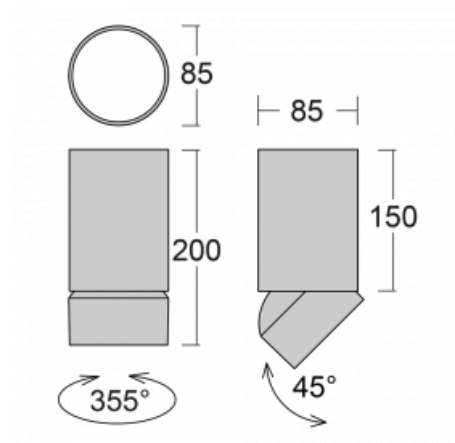

# Shift-C

26-200U-10GDE/930, B

## Technical drawing

Type of installation	Surface
Light distribution	Direct
Luminaire shape	Circular
Colour of the luminaires	Black
Material	Aluminium
Lifetime	L80/B20 50 000 hours
Warranty	5 years
Description of luminaires	Luminaire surface
Dimensions	ø 85 mm × 200 mm
Light source	LED MODUL
DIR optical system	Reflector
Luminous flux*	1000 lm
Colour Temperature	3000 K warm white
Luminous efficacy	105 lm/W
MacAdam Light source	3
Colour rendering index	90
Beam angle	25°
Luminaire power input*	9.5 W
Connection of the luminaires	ON/OFF
Electrical voltage	220-240V
Frequency	50/60Hz