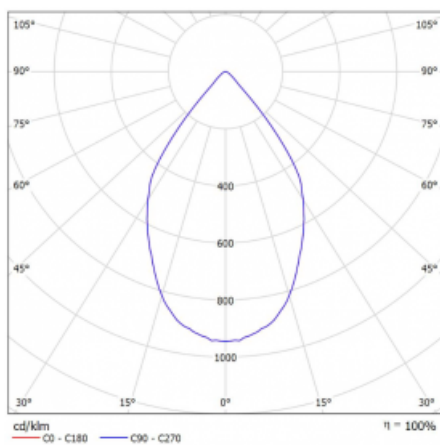

# Rofo

250S-K0CW-30GGE/930, W

Type of installation	Recessed
Light distribution	Direct
Luminaire shape	Linear
Colour of the luminaires	White
Material	Aluminium
Lifetime	L80/B20 50 000 hours
Warranty	5 years
Description of luminaires	Luminaire recessed
item description	Knauf; Adels connector

**Technical drawing**

**Curve**

Dimensions	600 mm × 100 mm × 62 mm
Light source	LED MODUL
Type of optical system	Reflector
Luminous flux*	1650 lm
Colour Temperature	3000 K warm white
Luminous efficacy	83 lm/W
MacAdam Light source	3
Colour rendering index	90
Beam angle	68°