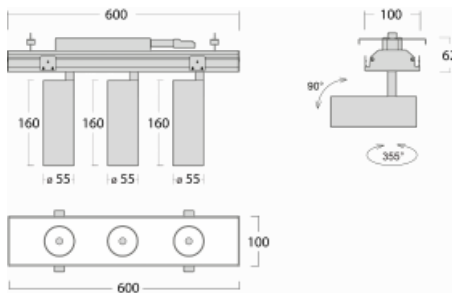

# Rofo

250S-K0CW-30GGE/930, W

Type of installation	Recessed
Light distribution	Direct
Luminaire shape	Linear
Colour of the luminaires	White
Material	Aluminium
Lifetime	L80/B20 50 000 hours
Warranty	5 years
Description of luminaires	Luminaire recessed
item description	Knauf; Adels connector

**Technical drawing**

**Curve**

Dimensions	600 mm × 100 mm × 62 mm
Light source	LED MODUL
Type of optical system	Reflector
Luminous flux*	1650 lm
Colour Temperature	3000 K warm white
Luminous efficacy	83 lm/W
MacAdam Light source	3
Colour rendering index	90
Beam angle	68°