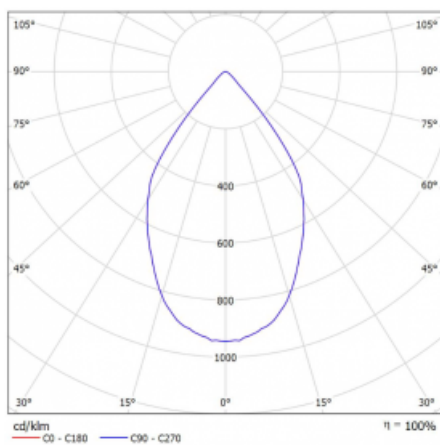

Luminaire

Rofo

250S-K0CW-30GGD/940, W

Type of installation	Recessed
Light distribution	Direct
Luminaire shape	Linear
Colour of the luminaires	White
Material	Aluminium
Lifetime	L80/B20 50 000 hours
Warranty	5 years
Description of luminaires	Luminaire recessed
item description	Knauf; Adels connector

Technical drawing

Curve

Dimensions	600 mm × 100 mm × 62 mm
Light source	LED MODUL
Type of optical system	Reflector
Luminous flux*	1750 lm
Colour Temperature	4000 K cool white
Luminous efficacy	88 lm/W
MacAdam Light source	3
Colour rendering index	90
Beam angle	68°