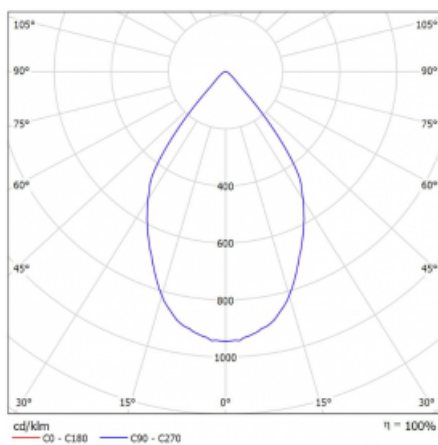

Luminaire

Rofo

250S-K0CW-30GGD/930, W

Type of installation	Recessed
Light distribution	Direct
Luminaire shape	Linear
Colour of the luminaires	White
Material	Aluminium
Lifetime	L80/B20 50 000 hours
Warranty	5 years
Description of luminaires	Luminaire recessed
item description	Knauf; Adels connector

Technical drawing

Curve

Dimensions	600 mm × 100 mm × 62 mm
Light source	LED MODUL
Type of optical system	Reflector
Luminous flux*	1650 lm
Colour Temperature	3000 K warm white
Luminous efficacy	83 lm/W
MacAdam Light source	3
Colour rendering index	90
Beam angle	68°