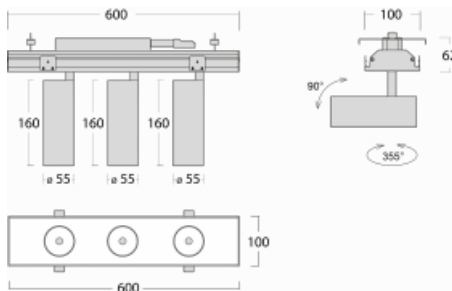

Luminaire

Rofo

250S-K0CW-30GGD/930, W

Type of installation	Recessed
Light distribution	Direct
Luminaire shape	Linear
Colour of the luminaires	White
Material	Aluminium
Lifetime	L80/B20 50 000 hours
Warranty	5 years
Description of luminaires	Luminaire recessed
item description	Knauf; Adels connector

Technical drawing

Curve

Dimensions	600 mm × 100 mm × 62 mm
Light source	LED MODUL
Type of optical system	Reflector
Luminous flux*	1650 lm
Colour Temperature	3000 K warm white
Luminous efficacy	83 lm/W
MacAdam Light source	3
Colour rendering index	90
Beam angle	68°