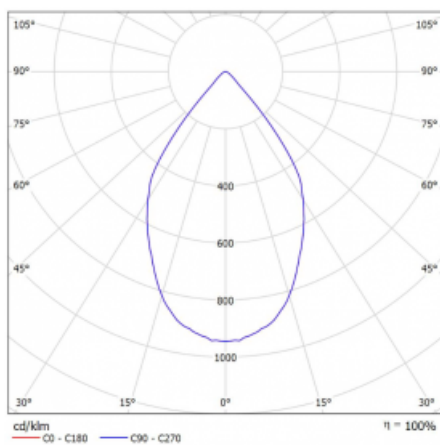

Luminaire

Rofo

250S-K0CW-30GDD/930, W

Type of installation	Recessed
Light distribution	Direct
Luminaire shape	Linear
Colour of the luminaires	White
Material	Aluminium
Lifetime	L80/B20 50 000 hours
Warranty	5 years
Description of luminaires	Luminaire recessed
item description	Knauf; Adels connector

Technical drawing

Curve

Dimensions	600 mm × 100 mm × 62 mm
Light source	LED MODUL
Type of optical system	Reflector
Luminous flux*	1200 lm
Colour Temperature	3000 K warm white
Luminous efficacy	88 lm/W
MacAdam Light source	3
Colour rendering index	90
Beam angle	68°