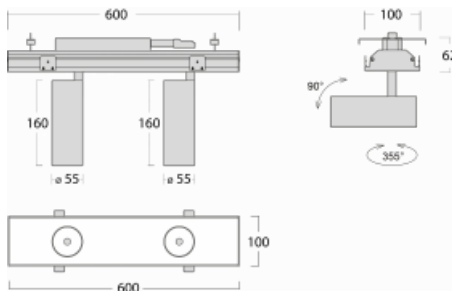

Luminaire

Rofo

250S-K0CW-20GGE/940, W

Type of installation	Recessed
Light distribution	Direct
Luminaire shape	Linear
Colour of the luminaires	White
Material	Aluminium
Lifetime	L80/B20 50 000 hours
Warranty	5 years
Description of luminaires	Luminaire recessed
item description	Knauf; Adels connector

Technical drawing

 Dimensions 600 mm × 100 mm × 62 mm
 (l × w × h mm)

Light source LED MODUL

DIR optical system Reflector

Luminous flux* 1750 lm

Colour Temperature 4000 K cool white

Luminous efficacy 88 lm/W

MacAdam Light source 3

Colour rendering index 90

Beam angle 68°

Curve

Luminaire power input*	40 W
Connection of the luminaires	ON/OFF
Electrical voltage	220-240V
Frequency	50/60Hz

  IP 20

*±10 %