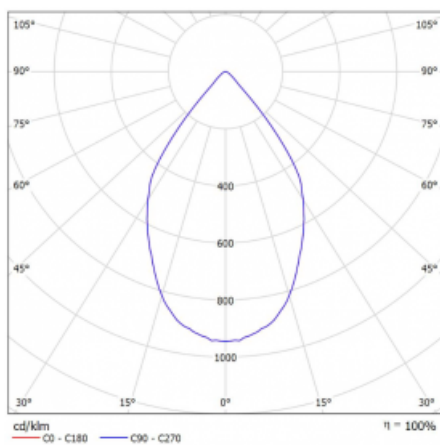

Luminaire

Rofo

250S-K0CW-20GGE/940, W

Type of installation	Recessed
Light distribution	Direct
Luminaire shape	Linear
Colour of the luminaires	White
Material	Aluminium
Lifetime	L80/B20 50 000 hours
Warranty	5 years
Description of luminaires	Luminaire recessed
item description	Knauf; Adels connector

Technical drawing

Curve

Dimensions	600 mm × 100 mm × 62 mm
Light source	LED MODUL
Type of optical system	Reflector
Luminous flux*	1750 lm
Colour Temperature	4000 K cool white
Luminous efficacy	88 lm/W
MacAdam Light source	3
Colour rendering index	90
Beam angle	68°