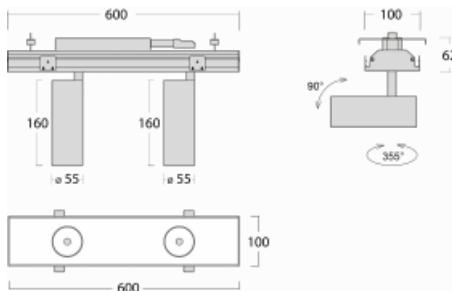

Luminaire

Rofo

250S-K0CW-20GGE/940, W

Type of installation	Recessed
Light distribution	Direct
Luminaire shape	Linear
Colour of the luminaires	White
Material	Aluminium
Lifetime	L80/B20 50 000 hours
Warranty	5 years
Description of luminaires	Luminaire recessed
item description	Knauf; Adels connector

Technical drawing

Curve

Dimensions	600 mm × 100 mm × 62 mm
Light source	LED MODUL
Type of optical system	Reflector
Luminous flux*	1750 lm
Colour Temperature	4000 K cool white
Luminous efficacy	88 lm/W
MacAdam Light source	3
Colour rendering index	90
Beam angle	68°