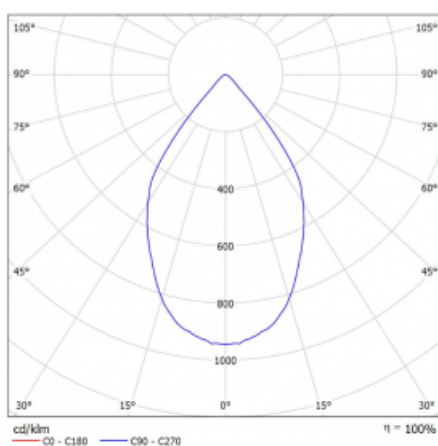

Luminaire

Rofo

250S-K0CW-20GGE/940, W

Type of installation	Recessed
Light distribution	Direct
Luminaire shape	Linear
Colour of the luminaires	White
Material	Aluminium
Lifetime	L80/B20 50 000 hours
Warranty	5 years
Description of luminaires	Luminaire recessed
item description	Knauf; Adels connector

Technical drawing

 Dimensions 600 mm × 100 mm × 62 mm
 (l × w × h mm)

Light source LED MODUL

DIR optical system Reflector

Luminous flux* 1750 lm

Colour Temperature 4000 K cool white

Luminous efficacy 88 lm/W

MacAdam Light source 3

Colour rendering index 90

Beam angle 68°

Curve

Luminaire power input*	40 W
Connection of the luminaires	ON/OFF
Electrical voltage	220-240V
Frequency	50/60Hz

  IP 20

*±10 %