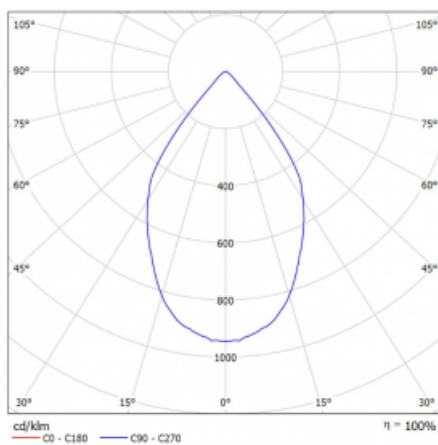

Luminaire

Rofo

250S-K0CW-20GGE/930, W

Type of installation	Recessed
Light distribution	Direct
Luminaire shape	Linear
Colour of the luminaires	White
Material	Aluminium
Lifetime	L80/B20 50 000 hours
Warranty	5 years
Description of luminaires	Luminaire recessed
item description	Knauf; Adels connector

Technical drawing

Curve

Dimensions	600 mm × 100 mm × 62 mm
Light source	LED MODUL
Type of optical system	Reflector
Luminous flux*	1650 lm
Colour Temperature	3000 K warm white
Luminous efficacy	83 lm/W
MacAdam Light source	3
Colour rendering index	90
Beam angle	68°