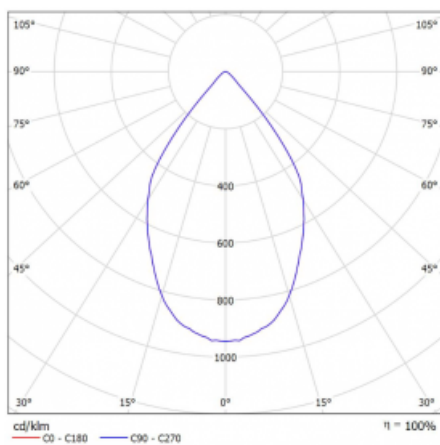

# Rofo

250S-K0CW-20GGE/930, W

Type of installation	Recessed
Light distribution	Direct
Luminaire shape	Linear
Colour of the luminaires	White
Material	Aluminium
Lifetime	L80/B20 50 000 hours
Warranty	5 years
Description of luminaires	Luminaire recessed
item description	Knauf; Adels connector

**Technical drawing**

 Dimensions 600 mm × 100 mm × 62 mm  
(l × w × h mm)

Light source LED MODUL

DIR optical system Reflector

Luminous flux\* 1650 lm

Colour Temperature 3000 K warm white

Luminous efficacy 83 lm/W

MacAdam Light source 3

Colour rendering index 90

Beam angle 68°

**Curve**

Luminaire power input*	40 W
Connection of the luminaires	ON/OFF
Electrical voltage	220-240V
Frequency	50/60Hz

  IP 20

\*±10 %