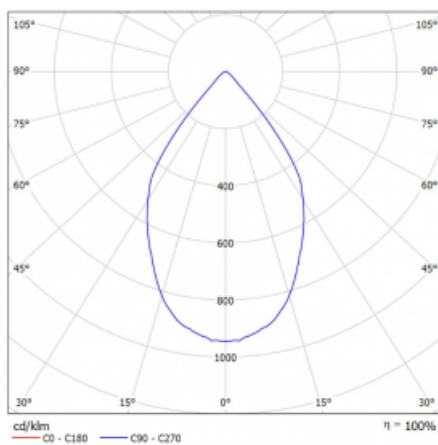

# Rofo

250S-K0CW-20GGD/940, W

Type of installation	Recessed
Light distribution	Direct
Luminaire shape	Linear
Colour of the luminaires	White
Material	Aluminium
Lifetime	L80/B20 50 000 hours
Warranty	5 years
Description of luminaires	Luminaire recessed
item description	Knauf; Adels connector

**Technical drawing**

**Curve**

Dimensions	600 mm × 100 mm × 62 mm
Light source	LED MODUL
Type of optical system	Reflector
Luminous flux*	1750 lm
Colour Temperature	4000 K cool white
Luminous efficacy	88 lm/W
MacAdam Light source	3
Colour rendering index	90
Beam angle	68°