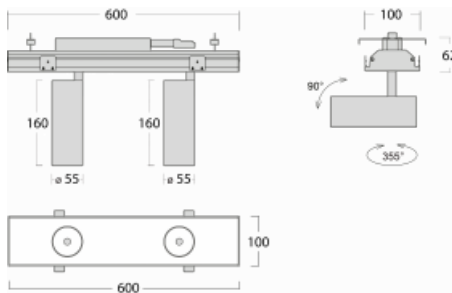

# Rofo

250S-K0CW-20GGD/940, W

Type of installation	Recessed
Light distribution	Direct
Luminaire shape	Linear
Colour of the luminaires	White
Material	Aluminium
Lifetime	L80/B20 50 000 hours
Warranty	5 years
Description of luminaires	Luminaire recessed
item description	Knauf; Adels connector

**Technical drawing**

 Dimensions 600 mm × 100 mm × 62 mm  
(l × w × h mm)

Light source LED MODUL

DIR optical system Reflector

Luminous flux\* 1750 lm

Colour Temperature 4000 K cool white

Luminous efficacy 88 lm/W