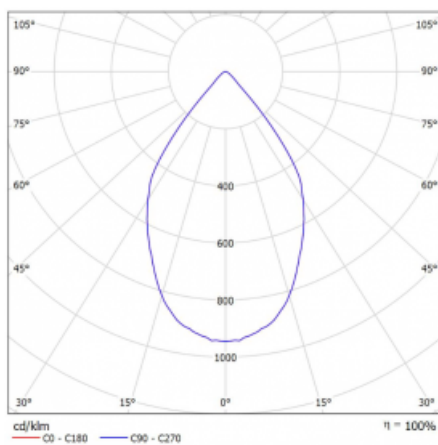

# Rofo

250S-K0CW-20GGD/940, W

Type of installation	Recessed
Light distribution	Direct
Luminaire shape	Linear
Colour of the luminaires	White
Material	Aluminium
Lifetime	L80/B20 50 000 hours
Warranty	5 years
Description of luminaires	Luminaire recessed
item description	Knauf; Adels connector

**Technical drawing**

 Dimensions 600 mm × 100 mm × 62 mm  
(l × w × h mm)

Light source LED MODUL

DIR optical system Reflector

Luminous flux\* 1750 lm

Colour Temperature 4000 K cool white

Luminous efficacy 88 lm/W

MacAdam Light source 3

Colour rendering index 90

Beam angle 68°

**Curve**

Luminaire power input*	40 W
Connection of the luminaires	DALI
Electrical voltage	220-240V
Frequency	50/60Hz

  IP 20

\*±10 %