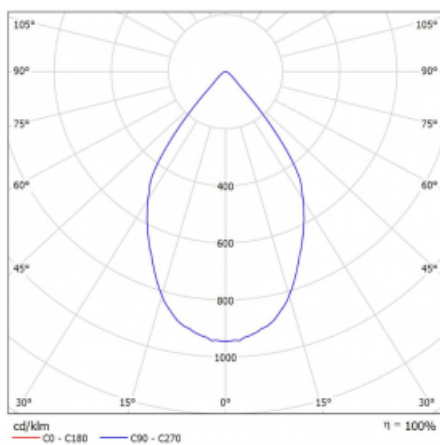

Luminaire

Rofo

250S-K0CW-20GGD/930, W

Type of installation	Recessed
Light distribution	Direct
Luminaire shape	Linear
Colour of the luminaires	White
Material	Aluminium
Lifetime	L80/B20 50 000 hours
Warranty	5 years
Description of luminaires	Luminaire recessed
item description	Knauf; Adels connector

Technical drawing

Curve

Dimensions	600 mm × 100 mm × 62 mm
Light source	LED MODUL
Type of optical system	Reflector
Luminous flux*	1650 lm
Colour Temperature	3000 K warm white
Luminous efficacy	83 lm/W
MacAdam Light source	3
Colour rendering index	90
Beam angle	68°