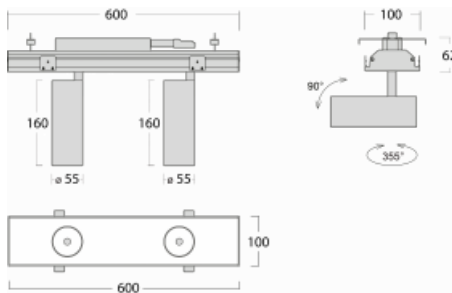

Luminaire

Rofo

250S-K0CW-20GGD/930, W

Type of installation	Recessed
Light distribution	Direct
Luminaire shape	Linear
Colour of the luminaires	White
Material	Aluminium
Lifetime	L80/B20 50 000 hours
Warranty	5 years
Description of luminaires	Luminaire recessed
item description	Knauf; Adels connector

Technical drawing

 Dimensions 600 mm × 100 mm × 62 mm
(l × w × h mm)

Light source LED MODUL

DIR optical system Reflector

Luminous flux* 1650 lm

Colour Temperature 3000 K warm white

Luminous efficacy 83 lm/W

MacAdam Light source 3

Colour rendering index 90

Beam angle 68°

Curve

Luminaire power input*	40 W
Connection of the luminaires	DALI
Electrical voltage	220-240V
Frequency	50/60Hz

  IP 20

*±10 %