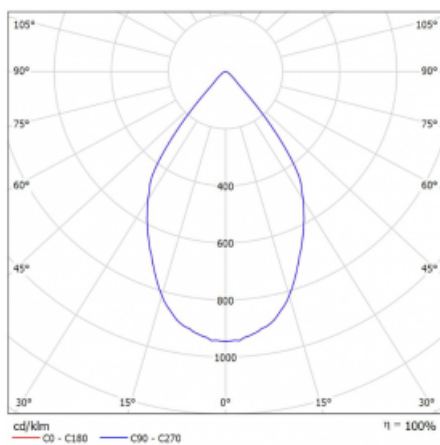

Luminaire

Rofo

250S-K0CW-20GGD/930, W

Type of installation	Recessed
Light distribution	Direct
Luminaire shape	Linear
Colour of the luminaires	White
Material	Aluminium
Lifetime	L80/B20 50 000 hours
Warranty	5 years
Description of luminaires	Luminaire recessed
item description	Knauf; Adels connector

Technical drawing

 Dimensions 600 mm × 100 mm × 62 mm
(l × w × h mm)

Light source LED MODUL

DIR optical system Reflector

Luminous flux* 1650 lm

Colour Temperature 3000 K warm white

Luminous efficacy 83 lm/W

MacAdam Light source 3

Colour rendering index 90

Beam angle 68°

Curve

Luminaire power input*	40 W
Connection of the luminaires	DALI
Electrical voltage	220-240V
Frequency	50/60Hz

  IP 20

*±10 %