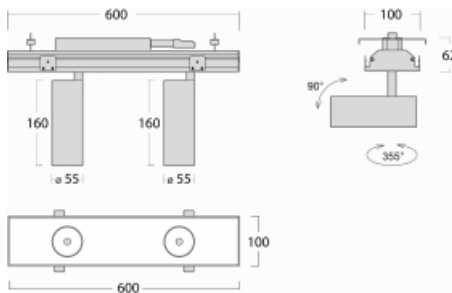

Luminaire

Rofo

250S-K0CW-20GGD/930, W

Type of installation	Recessed
Light distribution	Direct
Luminaire shape	Linear
Colour of the luminaires	White
Material	Aluminium
Lifetime	L80/B20 50 000 hours
Warranty	5 years
Description of luminaires	Luminaire recessed
item description	Knauf; Adels connector

Technical drawing

Curve

Dimensions	600 mm × 100 mm × 62 mm
Light source	LED MODUL
Type of optical system	Reflector
Luminous flux*	1650 lm
Colour Temperature	3000 K warm white
Luminous efficacy	83 lm/W
MacAdam Light source	3
Colour rendering index	90
Beam angle	68°

Luminaire power input*	40 W
Connection of the luminaires	DALI
Electrical voltage	220-240V
Frequency	50/60Hz

  IP 20

*±10 %