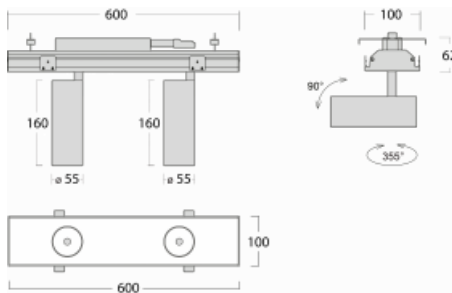

Luminaire

Rofo

250S-K0CW-20GDE/940, W

Type of installation	Recessed
Light distribution	Direct
Luminaire shape	Linear
Colour of the luminaires	White
Material	Aluminium
Lifetime	L80/B20 50 000 hours
Warranty	5 years
Description of luminaires	Luminaire recessed
item description	Knauf; Adels connector

Technical drawing

 Dimensions 600 mm × 100 mm × 62 mm
(l × w × h mm)

Light source LED MODUL

DIR optical system Reflector

Luminous flux* 1250 lm

Colour Temperature 4000 K cool white

Luminous efficacy 92 lm/W

MacAdam Light source 3

Colour rendering index 90

Beam angle 68°

Curve

Luminaire power input*	27.2 W
Connection of the luminaires	ON/OFF
Electrical voltage	220-240V
Frequency	50/60Hz

  IP 20

*±10 %