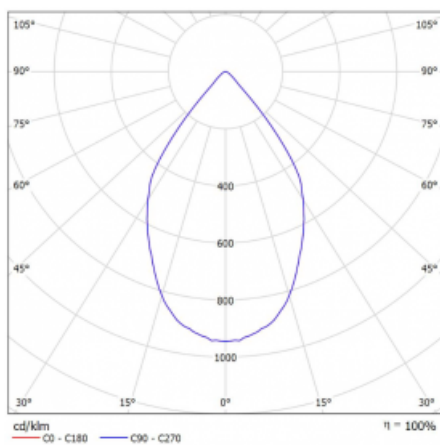

Luminaire

Rofo

250S-K0CW-20GDE/940, W

Type of installation	Recessed
Light distribution	Direct
Luminaire shape	Linear
Colour of the luminaires	White
Material	Aluminium
Lifetime	L80/B20 50 000 hours
Warranty	5 years
Description of luminaires	Luminaire recessed
item description	Knauf; Adels connector

Technical drawing

 Dimensions 600 mm × 100 mm × 62 mm
(l × w × h mm)

Light source LED MODUL

DIR optical system Reflector

Luminous flux* 1250 lm

Colour Temperature 4000 K cool white

Luminous efficacy 92 lm/W

MacAdam Light source 3

Colour rendering index 90

Beam angle 68°

Curve

Luminaire power input*	27.2 W
Connection of the luminaires	ON/OFF
Electrical voltage	220-240V
Frequency	50/60Hz

  IP 20

*±10 %