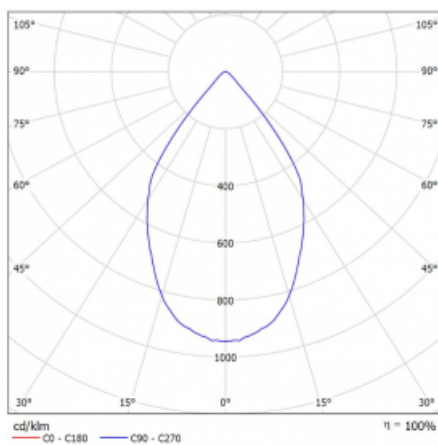

# Rofo

250S-K0CW-20GDE/930, W

Type of installation	Recessed
Light distribution	Direct
Luminaire shape	Linear
Colour of the luminaires	White
Material	Aluminium
Lifetime	L80/B20 50 000 hours
Warranty	5 years
Description of luminaires	Luminaire recessed
item description	Knauf; Adels connector

**Technical drawing**

 Dimensions 600 mm × 100 mm × 62 mm  
(l × w × h mm)

Light source LED MODUL

DIR optical system Reflector

Luminous flux\* 1200 lm

Colour Temperature 3000 K warm white

Luminous efficacy 88 lm/W

MacAdam Light source 3

Colour rendering index 90

Beam angle 68°

**Curve**

Luminaire power input*	27.2 W
Connection of the luminaires	ON/OFF
Electrical voltage	220-240V
Frequency	50/60Hz

 **CE** IP 20

\*±10 %