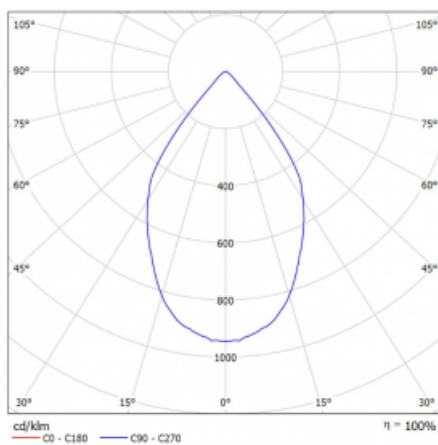

# Rofo

250S-K0CW-20GDE/930, W

Type of installation	Recessed
Light distribution	Direct
Luminaire shape	Linear
Colour of the luminaires	White
Material	Aluminium
Lifetime	L80/B20 50 000 hours
Warranty	5 years
Description of luminaires	Luminaire recessed
item description	Knauf; Adels connector

**Technical drawing**

**Curve**

Dimensions	600 mm × 100 mm × 62 mm
Light source	LED MODUL
Type of optical system	Reflector
Luminous flux*	1200 lm
Colour Temperature	3000 K warm white
Luminous efficacy	88 lm/W
MacAdam Light source	3
Colour rendering index	90
Beam angle	68°