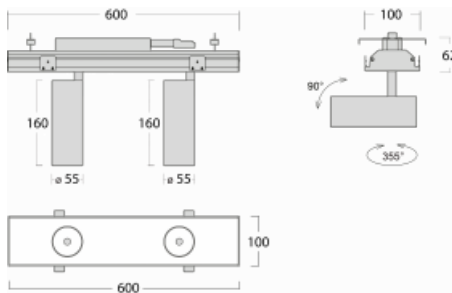

# Rofo

250S-K0CW-20GDE/930, W

Type of installation	Recessed
Light distribution	Direct
Luminaire shape	Linear
Colour of the luminaires	White
Material	Aluminium
Lifetime	L80/B20 50 000 hours
Warranty	5 years
Description of luminaires	Luminaire recessed
item description	Knauf; Adels connector

**Technical drawing**

 Dimensions 600 mm × 100 mm × 62 mm  
(l × w × h mm)

Light source LED MODUL

DIR optical system Reflector

Luminous flux\* 1200 lm

Colour Temperature 3000 K warm white

Luminous efficacy 88 lm/W