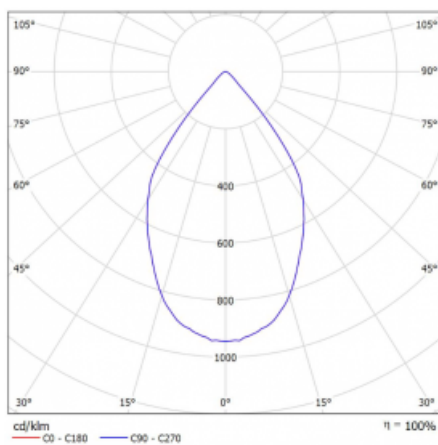

Luminaire

Rofo

250S-K0CW-20GDD/940, W

Type of installation	Recessed
Light distribution	Direct
Luminaire shape	Linear
Colour of the luminaires	White
Material	Aluminium
Lifetime	L80/B20 50 000 hours
Warranty	5 years
Description of luminaires	Luminaire recessed
item description	Knauf; Adels connector

Technical drawing

 Dimensions 600 mm × 100 mm × 62 mm
(l × w × h mm)

Light source LED MODUL

DIR optical system Reflector

Luminous flux* 1250 lm

Colour Temperature 4000 K cool white

Luminous efficacy 92 lm/W

MacAdam Light source 3

Colour rendering index 90

Beam angle 68°

Curve

Luminaire power input* 27.2 W

Connection of the luminaires DALI

Electrical voltage 220-240V

Frequency 50/60Hz