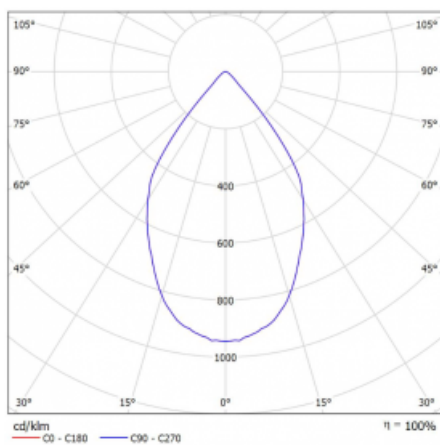

Luminaire

Rofo

250S-K0CW-20GDD/940, W

Type of installation	Recessed
Light distribution	Direct
Luminaire shape	Linear
Colour of the luminaires	White
Material	Aluminium
Lifetime	L80/B20 50 000 hours
Warranty	5 years
Description of luminaires	Luminaire recessed
item description	Knauf; Adels connector

Technical drawing

Curve

Dimensions	600 mm × 100 mm × 62 mm
Light source	LED MODUL
Type of optical system	Reflector
Luminous flux*	1250 lm
Colour Temperature	4000 K cool white
Luminous efficacy	92 lm/W
MacAdam Light source	3
Colour rendering index	90
Beam angle	68°