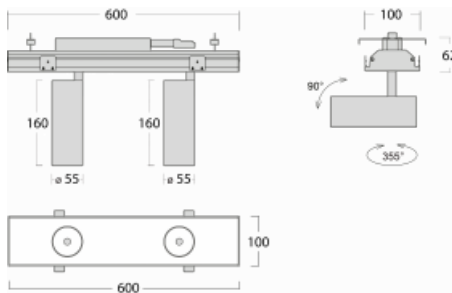

Luminaire

Rofo

250S-K0CW-20GDD/940, W

Type of installation	Recessed
Light distribution	Direct
Luminaire shape	Linear
Colour of the luminaires	White
Material	Aluminium
Lifetime	L80/B20 50 000 hours
Warranty	5 years
Description of luminaires	Luminaire recessed
item description	Knauf; Adels connector

Technical drawing

 Dimensions 600 mm × 100 mm × 62 mm
(l × w × h mm)

Light source LED MODUL

DIR optical system Reflector

Luminous flux* 1250 lm

Colour Temperature 4000 K cool white

Luminous efficacy 92 lm/W

MacAdam Light source 3

Colour rendering index 90

Beam angle 68°

Curve

Luminaire power input* 27.2 W

Connection of the luminaires DALI

Electrical voltage 220-240V

Frequency 50/60Hz