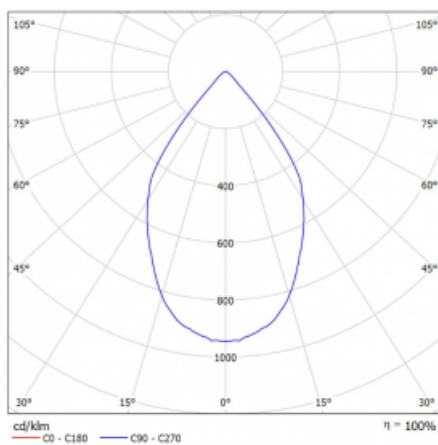

# Rofo

250S-K0CW-20GDD/930, W

Type of installation	Recessed
Light distribution	Direct
Luminaire shape	Linear
Colour of the luminaires	White
Material	Aluminium
Lifetime	L80/B20 50 000 hours
Warranty	5 years
Description of luminaires	Luminaire recessed
item description	Knauf; Adels connector

**Technical drawing**

**Curve**

Dimensions	600 mm × 100 mm × 62 mm
Light source	LED MODUL
Type of optical system	Reflector
Luminous flux*	1200 lm
Colour Temperature	3000 K warm white
Luminous efficacy	88 lm/W
MacAdam Light source	3
Colour rendering index	90
Beam angle	68°