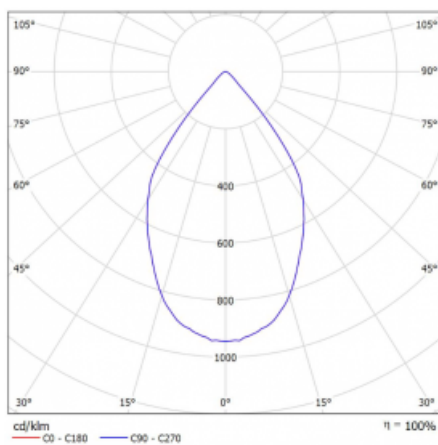

**Technical drawing**

 Dimensions 600 mm × 100 mm × 62 mm  
(l × w × h mm)

Light source LED MODUL

DIR optical system Reflector

Luminous flux\* 1200 lm

Colour Temperature 3000 K warm white

Luminous efficacy 88 lm/W

MacAdam Light source 3

Colour rendering index 90

Beam angle 68°

**Curve**

Luminaire power input\* 27.2 W

---

Connection of the luminaires DALI

---