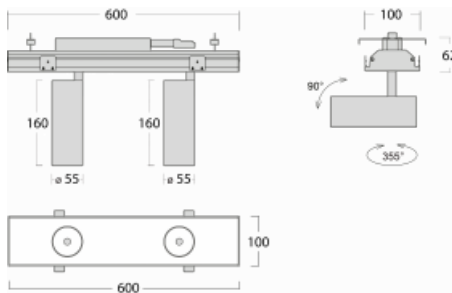

# Rofo

250S-K0CW-20GDD/930, W

Type of installation	Recessed
Light distribution	Direct
Luminaire shape	Linear
Colour of the luminaires	White
Material	Aluminium
Lifetime	L80/B20 50 000 hours
Warranty	5 years
Description of luminaires	Luminaire recessed
item description	Knauf; Adels connector

**Technical drawing**

 Dimensions 600 mm × 100 mm × 62 mm  
(l × w × h mm)

Light source LED MODUL

DIR optical system Reflector

Luminous flux\* 1200 lm

Colour Temperature 3000 K warm white

Luminous efficacy 88 lm/W

MacAdam Light source 3

Colour rendering index 90

Beam angle 68°

**Curve**

Luminaire power input\* 27.2 W

---

Connection of the luminaires DALI

---