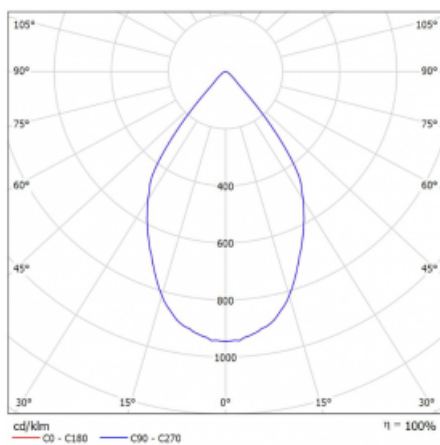

# Rofo

250S-K0CW-10GGE/940, W

Type of installation	Recessed
Light distribution	Direct
Luminaire shape	Linear
Colour of the luminaires	White
Material	Aluminium
Lifetime	L80/B20 50 000 hours
Warranty	5 years
Description of luminaires	Luminaire recessed
item description	Knauf; Adels connector

**Technical drawing**

 Dimensions 600 mm × 100 mm × 62 mm  
(l × w × h mm)

Light source LED MODUL

DIR optical system Reflector

Luminous flux\* 1750 lm

Colour Temperature 4000 K cool white

Luminous efficacy 88 lm/W

MacAdam Light source 3

Colour rendering index 90

Beam angle 68°

**Curve**

Luminaire power input*	20 W
Connection of the luminaires	ON/OFF
Electrical voltage	220-240V
Frequency	50/60Hz

 **CE** IP 20

\*±10 %