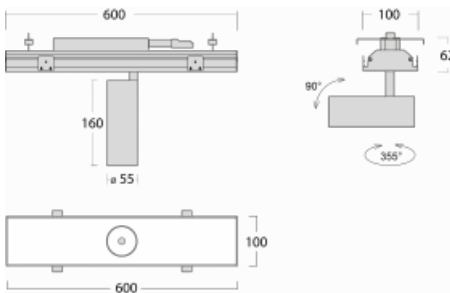

# Rofo

250S-K0CW-10GGE/940, W

Type of installation	Recessed
Light distribution	Direct
Luminaire shape	Linear
Colour of the luminaires	White
Material	Aluminium
Lifetime	L80/B20 50 000 hours
Warranty	5 years
Description of luminaires	Luminaire recessed
item description	Knauf; Adels connector

**Technical drawing**

 Dimensions 600 mm × 100 mm × 62 mm  
(l × w × h mm)

Light source LED MODUL

DIR optical system Reflector

Luminous flux\* 1750 lm

Colour Temperature 4000 K cool white

Luminous efficacy 88 lm/W