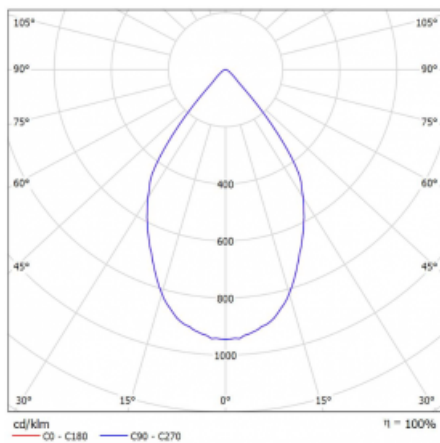

Luminaire

Rofo

250S-K0CW-10GGE/940, W

Type of installation	Recessed
Light distribution	Direct
Luminaire shape	Linear
Colour of the luminaires	White
Material	Aluminium
Lifetime	L80/B20 50 000 hours
Warranty	5 years
Description of luminaires	Luminaire recessed
item description	Knauf; Adels connector

Technical drawing

Curve

Dimensions	600 mm × 100 mm × 62 mm
Light source	LED MODUL
Type of optical system	Reflector
Luminous flux*	1750 lm
Colour Temperature	4000 K cool white
Luminous efficacy	88 lm/W
MacAdam Light source	3
Colour rendering index	90
Beam angle	68°