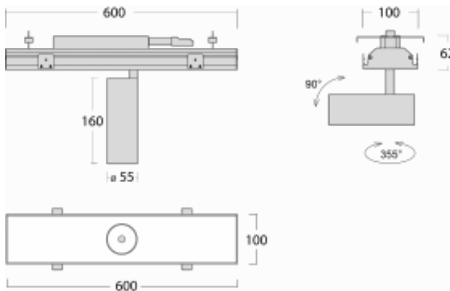

Luminaire

Rofo

250S-K0CW-10GGE/940, W

Type of installation	Recessed
Light distribution	Direct
Luminaire shape	Linear
Colour of the luminaires	White
Material	Aluminium
Lifetime	L80/B20 50 000 hours
Warranty	5 years
Description of luminaires	Luminaire recessed
item description	Knauf; Adels connector

Technical drawing

Curve

Dimensions	600 mm × 100 mm × 62 mm
Light source	LED MODUL
Type of optical system	Reflector
Luminous flux*	1750 lm
Colour Temperature	4000 K cool white
Luminous efficacy	88 lm/W
MacAdam Light source	3
Colour rendering index	90
Beam angle	68°