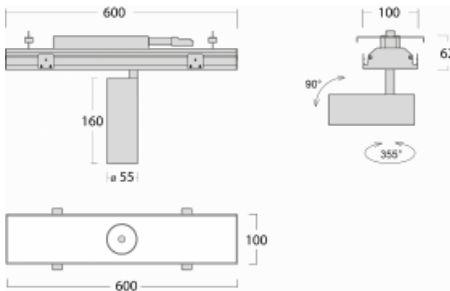

Luminaire

Rofo

250S-K0CW-10GGE/930, W

Type of installation	Recessed
Light distribution	Direct
Luminaire shape	Linear
Colour of the luminaires	White
Material	Aluminium
Lifetime	L80/B20 50 000 hours
Warranty	5 years
Description of luminaires	Luminaire recessed
item description	Knauf; Adels connector

Technical drawing

Dimensions 600 mm × 100 mm × 62 mm

Light source LED MODUL

Type of optical system Reflector

Luminous flux* 1650 lm

Colour Temperature 3000 K warm white

Luminous efficacy 83 lm/W

MacAdam Light source 3

Colour rendering index 90

Beam angle 68°

Curve

Luminaire power input*	20 W
Connection of the luminaires	ON/OFF
Electrical voltage	220-240V
Frequency	50/60Hz

  IP 20

*±10 %