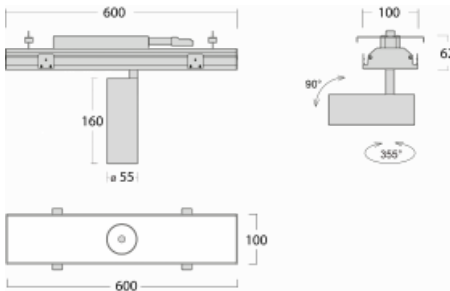

Luminaire

Rofo

250S-K0CW-10GGE/930, W

Type of installation	Recessed
Light distribution	Direct
Luminaire shape	Linear
Colour of the luminaires	White
Material	Aluminium
Lifetime	L80/B20 50 000 hours
Warranty	5 years
Description of luminaires	Luminaire recessed
item description	Knauf; Adels connector

Technical drawing

Dimensions (l × w × h mm)	600 mm × 100 mm × 62 mm
Light source	LED MODUL
DIR optical system	Reflector
Luminous flux*	1650 lm
Colour Temperature	3000 K warm white
Luminous efficacy	83 lm/W
MacAdam Light source	3
Colour rendering index	90
Beam angle	68°

Curve

Luminaire power input*	20 W
Connection of the luminaires	ON/OFF
Electrical voltage	220-240V
Frequency	50/60Hz

 **CE** IP 20

*±10 %