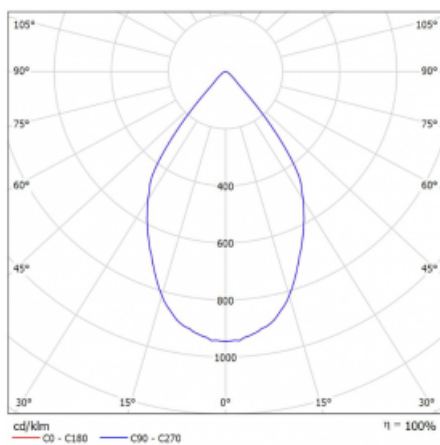

Luminaire

Rofo

250S-K0CW-10GGE/930, W

Type of installation	Recessed
Light distribution	Direct
Luminaire shape	Linear
Colour of the luminaires	White
Material	Aluminium
Lifetime	L80/B20 50 000 hours
Warranty	5 years
Description of luminaires	Luminaire recessed
item description	Knauf; Adels connector

Technical drawing

Dimensions 600 mm × 100 mm × 62 mm

Light source LED MODUL

Type of optical system Reflector

Luminous flux* 1650 lm

Colour Temperature 3000 K warm white

Luminous efficacy 83 lm/W

MacAdam Light source 3

Colour rendering index 90

Beam angle 68°

Curve

Luminaire power input*	20 W
Connection of the luminaires	ON/OFF
Electrical voltage	220-240V
Frequency	50/60Hz

  IP 20

*±10 %