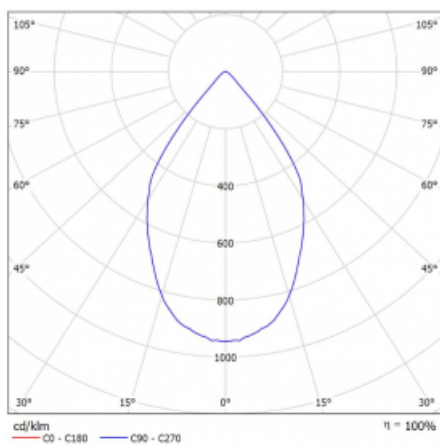

Luminaire

Rofo

250S-K0CW-10GGE/930, W

Type of installation	Recessed
Light distribution	Direct
Luminaire shape	Linear
Colour of the luminaires	White
Material	Aluminium
Lifetime	L80/B20 50 000 hours
Warranty	5 years
Description of luminaires	Luminaire recessed
item description	Knauf; Adels connector

Technical drawing

Dimensions (l × w × h mm)	600 mm × 100 mm × 62 mm
Light source	LED MODUL
DIR optical system	Reflector
Luminous flux*	1650 lm
Colour Temperature	3000 K warm white
Luminous efficacy	83 lm/W
MacAdam Light source	3
Colour rendering index	90
Beam angle	68°

Curve

Luminaire power input*	20 W
Connection of the luminaires	ON/OFF
Electrical voltage	220-240V
Frequency	50/60Hz

 **CE** IP 20

*±10 %