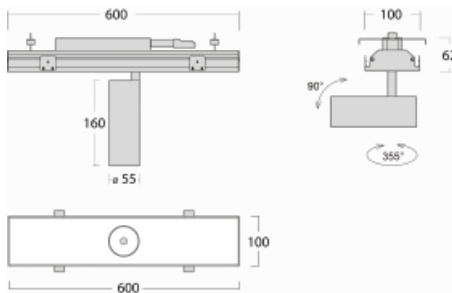

Luminaire

Rofo

250S-K0CW-10GGD/940, W

Type of installation	Recessed
Light distribution	Direct
Luminaire shape	Linear
Colour of the luminaires	White
Material	Aluminium
Lifetime	L80/B20 50 000 hours
Warranty	5 years
Description of luminaires	Luminaire recessed
item description	Knauf; Adels connector

Technical drawing

Dimensions (l × w × h mm)	600 mm × 100 mm × 62 mm
Light source	LED MODUL
DIR optical system	Reflector
Luminous flux*	1750 lm
Colour Temperature	4000 K cool white
Luminous efficacy	88 lm/W
MacAdam Light source	3
Colour rendering index	90
Beam angle	68°

Curve

Luminaire power input*	20 W
Connection of the luminaires	DALI
Electrical voltage	220-240V
Frequency	50/60Hz

  IP 20

*±10 %