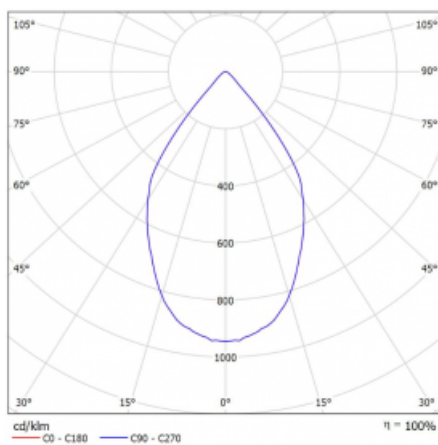

Luminaire

Rofo

250S-K0CW-10GGD/940, W

Type of installation	Recessed
Light distribution	Direct
Luminaire shape	Linear
Colour of the luminaires	White
Material	Aluminium
Lifetime	L80/B20 50 000 hours
Warranty	5 years
Description of luminaires	Luminaire recessed
item description	Knauf; Adels connector

Technical drawing

Dimensions (l × w × h mm)	600 mm × 100 mm × 62 mm
Light source	LED MODUL
DIR optical system	Reflector
Luminous flux*	1750 lm
Colour Temperature	4000 K cool white
Luminous efficacy	88 lm/W
MacAdam Light source	3
Colour rendering index	90
Beam angle	68°

Curve

Luminaire power input*	20 W
Connection of the luminaires	DALI
Electrical voltage	220-240V
Frequency	50/60Hz

  IP 20

*±10 %