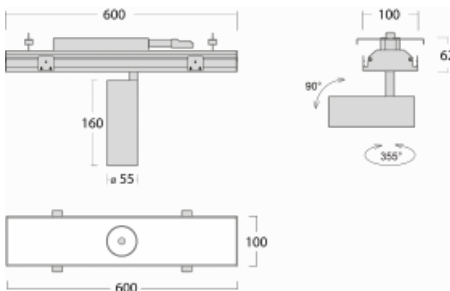

# Rofo

**250S-K0CW-10GGD/940, W**

Type of installation	Recessed
Light distribution	Direct
Luminaire shape	Linear
Colour of the luminaires	White
Material	Aluminium
Lifetime	L80/B20 50 000 hours
Warranty	5 years
Description of luminaires	Luminaire recessed
item description	Knauf; Adels connector

**Technical drawing**

Dimensions 600 mm × 100 mm × 62 mm

Light source LED MODUL

Type of optical system Reflector

Luminous flux\* 1750 lm

Colour Temperature 4000 K cool white

Luminous efficacy 88 lm/W

MacAdam Light source 3

Colour rendering index 90

Beam angle 68°

**Curve**

Luminaire power input*	20 W
Connection of the luminaires	DALI
Electrical voltage	220-240V
Frequency	50/60Hz

  IP 20

\*±10 %