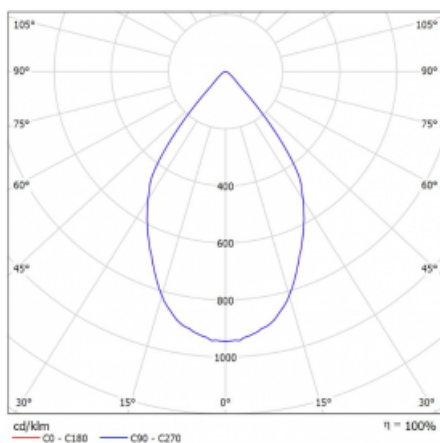

# Rofo

**250S-K0CW-10GGD/940, W**

Type of installation	Recessed
Light distribution	Direct
Luminaire shape	Linear
Colour of the luminaires	White
Material	Aluminium
Lifetime	L80/B20 50 000 hours
Warranty	5 years
Description of luminaires	Luminaire recessed
item description	Knauf; Adels connector

**Technical drawing**

Dimensions 600 mm × 100 mm × 62 mm

Light source LED MODUL

Type of optical system Reflector

Luminous flux\* 1750 lm

Colour Temperature 4000 K cool white

Luminous efficacy 88 lm/W

MacAdam Light source 3

Colour rendering index 90

Beam angle 68°

**Curve**

Luminaire power input*	20 W
Connection of the luminaires	DALI
Electrical voltage	220-240V
Frequency	50/60Hz

  IP 20

\*±10 %