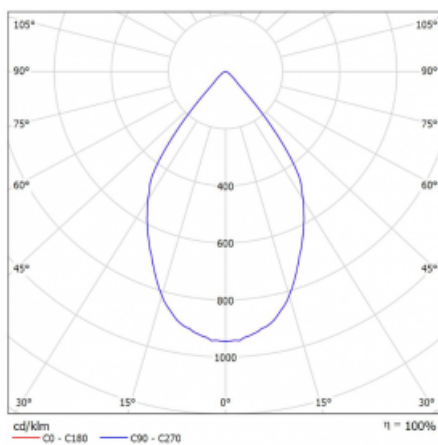

# Rofo

250S-K0CW-10GGD/930, W

Type of installation	Recessed
Light distribution	Direct
Luminaire shape	Linear
Colour of the luminaires	White
Material	Aluminium
Lifetime	L80/B20 50 000 hours
Warranty	5 years
Description of luminaires	Luminaire recessed
item description	Knauf; Adels connector

**Technical drawing**

 Dimensions 600 mm × 100 mm × 62 mm  
 (l × w × h mm)

Light source LED MODUL

DIR optical system Reflector

Luminous flux\* 1650 lm

Colour Temperature 3000 K warm white

Luminous efficacy 83 lm/W

MacAdam Light source 3

Colour rendering index 90

Beam angle 68°

**Curve**

Luminaire power input*	20 W
Connection of the luminaires	DALI
Electrical voltage	220-240V
Frequency	50/60Hz

  IP 20

\*±10 %