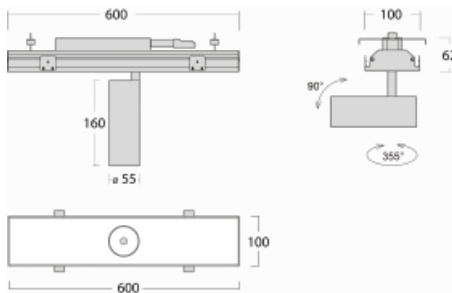

# Rofo

250S-K0CW-10GGD/930, W

Type of installation	Recessed
Light distribution	Direct
Luminaire shape	Linear
Colour of the luminaires	White
Material	Aluminium
Lifetime	L80/B20 50 000 hours
Warranty	5 years
Description of luminaires	Luminaire recessed
item description	Knauf; Adels connector

**Technical drawing**

 Dimensions 600 mm × 100 mm × 62 mm  
 (l × w × h mm)

Light source LED MODUL

DIR optical system Reflector

Luminous flux\* 1650 lm

Colour Temperature 3000 K warm white

Luminous efficacy 83 lm/W