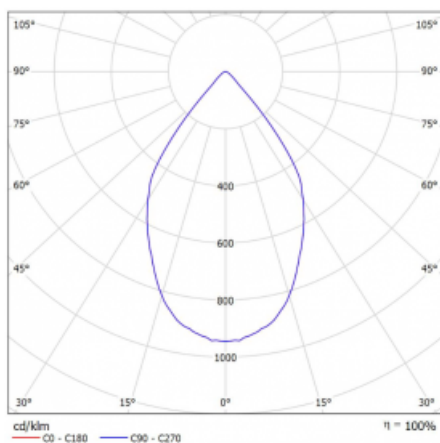

Luminaire

Rofo

250S-K0CW-10GDE/940, W

Type of installation	Recessed
Light distribution	Direct
Luminaire shape	Linear
Colour of the luminaires	White
Material	Aluminium
Lifetime	L80/B20 50 000 hours
Warranty	5 years
Description of luminaires	Luminaire recessed
item description	Knauf; Adels connector

Technical drawing

Dimensions	600 mm × 100 mm × 62 mm
Light source	LED MODUL
Type of optical system	Reflector
Luminous flux*	1250 lm
Colour Temperature	4000 K cool white
Luminous efficacy	92 lm/W
MacAdam Light source	3
Colour rendering index	90
Beam angle	68°

Curve

Luminaire power input*	13.6 W
Connection of the luminaires	ON/OFF
Electrical voltage	220-240V
Frequency	50/60Hz

  IP 20

*±10 %