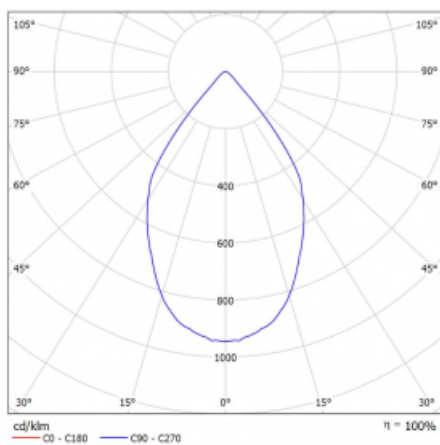

Luminaire

Rofo

250S-K0CW-10GDE/940, W

Type of installation	Recessed
Light distribution	Direct
Luminaire shape	Linear
Colour of the luminaires	White
Material	Aluminium
Lifetime	L80/B20 50 000 hours
Warranty	5 years
Description of luminaires	Luminaire recessed
item description	Knauf; Adels connector

Technical drawing

Dimensions (l × w × h mm)	600 mm × 100 mm × 62 mm
Light source	LED MODUL
DIR optical system	Reflector
Luminous flux*	1250 lm
Colour Temperature	4000 K cool white
Luminous efficacy	92 lm/W
MacAdam Light source	3
Colour rendering index	90
Beam angle	68°

Curve

Luminaire power input*	13.6 W
Connection of the luminaires	ON/OFF
Electrical voltage	220-240V
Frequency	50/60Hz

  IP 20

*±10 %