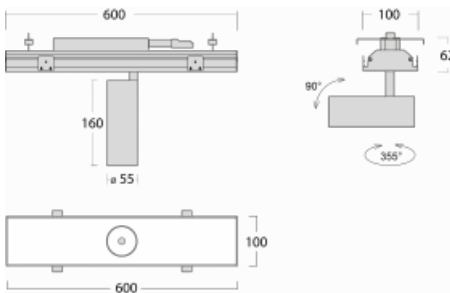

Luminaire

Rofo

250S-K0CW-10GDE/940, W

Type of installation	Recessed
Light distribution	Direct
Luminaire shape	Linear
Colour of the luminaires	White
Material	Aluminium
Lifetime	L80/B20 50 000 hours
Warranty	5 years
Description of luminaires	Luminaire recessed
item description	Knauf; Adels connector

Technical drawing

Dimensions (l × w × h mm)	600 mm × 100 mm × 62 mm
Light source	LED MODUL
DIR optical system	Reflector
Luminous flux*	1250 lm
Colour Temperature	4000 K cool white
Luminous efficacy	92 lm/W
MacAdam Light source	3
Colour rendering index	90
Beam angle	68°

Curve

Luminaire power input*	13.6 W
Connection of the luminaires	ON/OFF
Electrical voltage	220-240V
Frequency	50/60Hz

  IP 20

*±10 %