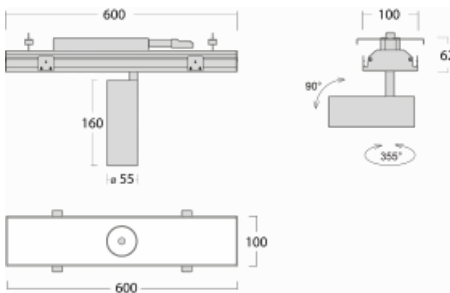

Luminaire

Rofo

250S-K0CW-10GDE/940, W

Type of installation	Recessed
Light distribution	Direct
Luminaire shape	Linear
Colour of the luminaires	White
Material	Aluminium
Lifetime	L80/B20 50 000 hours
Warranty	5 years
Description of luminaires	Luminaire recessed
item description	Knauf; Adels connector

Technical drawing

Dimensions	600 mm × 100 mm × 62 mm
Light source	LED MODUL
Type of optical system	Reflector
Luminous flux*	1250 lm
Colour Temperature	4000 K cool white
Luminous efficacy	92 lm/W
MacAdam Light source	3
Colour rendering index	90
Beam angle	68°

Curve

Luminaire power input*	13.6 W
Connection of the luminaires	ON/OFF
Electrical voltage	220-240V
Frequency	50/60Hz

  IP 20

*±10 %