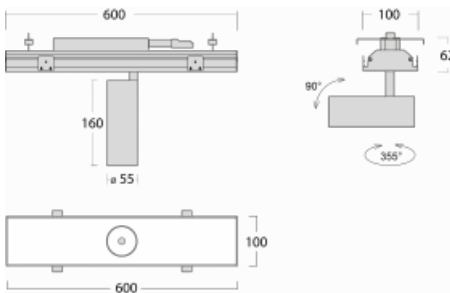

Luminaire

Rofo

250S-K0CW-10GDE/930, W

Type of installation	Recessed
Light distribution	Direct
Luminaire shape	Linear
Colour of the luminaires	White
Material	Aluminium
Lifetime	L80/B20 50 000 hours
Warranty	5 years
Description of luminaires	Luminaire recessed
item description	Knauf; Adels connector

Technical drawing

Dimensions (l × w × h mm)	600 mm × 100 mm × 62 mm
Light source	LED MODUL
DIR optical system	Reflector
Luminous flux*	1200 lm
Colour Temperature	3000 K warm white
Luminous efficacy	88 lm/W
MacAdam Light source	3
Colour rendering index	90
Beam angle	68°

Curve

Luminaire power input*	13.6 W
Connection of the luminaires	ON/OFF
Electrical voltage	220-240V
Frequency	50/60Hz

  IP 20

*±10 %