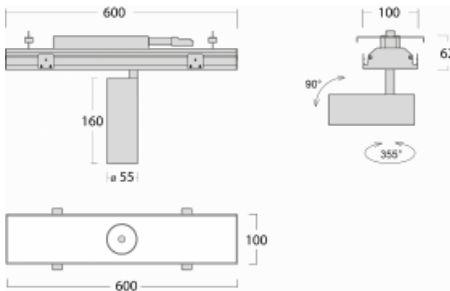

Luminaire

Rofo

250S-K0CW-10GDE/930, W

Type of installation	Recessed
Light distribution	Direct
Luminaire shape	Linear
Colour of the luminaires	White
Material	Aluminium
Lifetime	L80/B20 50 000 hours
Warranty	5 years
Description of luminaires	Luminaire recessed
item description	Knauf; Adels connector

Technical drawing

Dimensions 600 mm × 100 mm × 62 mm

Light source LED MODUL

Type of optical system Reflector

Luminous flux* 1200 lm

Colour Temperature 3000 K warm white

Luminous efficacy 88 lm/W

MacAdam Light source 3

Colour rendering index 90

Beam angle 68°

Curve

Luminaire power input*	13.6 W
Connection of the luminaires	ON/OFF
Electrical voltage	220-240V
Frequency	50/60Hz

  IP 20

*±10 %