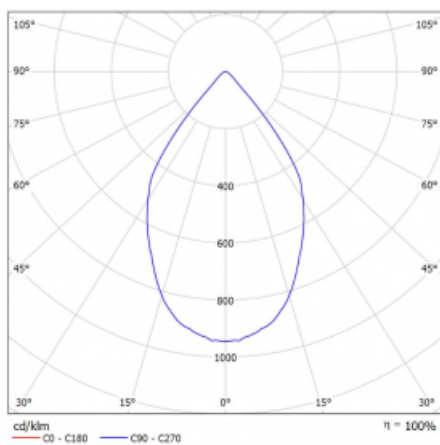

Luminaire

Rofo

250S-K0CW-10GDE/930, W

Type of installation	Recessed
Light distribution	Direct
Luminaire shape	Linear
Colour of the luminaires	White
Material	Aluminium
Lifetime	L80/B20 50 000 hours
Warranty	5 years
Description of luminaires	Luminaire recessed
item description	Knauf; Adels connector

Technical drawing

Dimensions (l × w × h mm)	600 mm × 100 mm × 62 mm
Light source	LED MODUL
DIR optical system	Reflector
Luminous flux*	1200 lm
Colour Temperature	3000 K warm white
Luminous efficacy	88 lm/W
MacAdam Light source	3
Colour rendering index	90
Beam angle	68°

Curve

Luminaire power input*	13.6 W
Connection of the luminaires	ON/OFF
Electrical voltage	220-240V
Frequency	50/60Hz

  IP 20

*±10 %