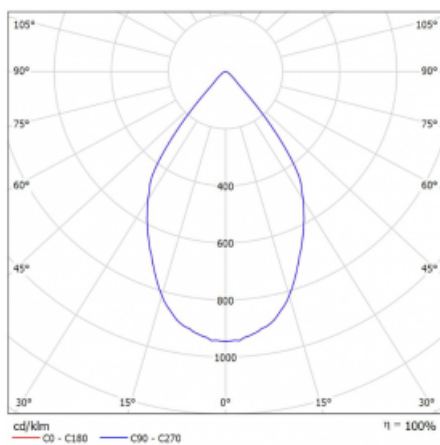

Luminaire

Rofo

250S-K0CW-10GDE/930, W

Type of installation	Recessed
Light distribution	Direct
Luminaire shape	Linear
Colour of the luminaires	White
Material	Aluminium
Lifetime	L80/B20 50 000 hours
Warranty	5 years
Description of luminaires	Luminaire recessed
item description	Knauf; Adels connector

Technical drawing

Dimensions 600 mm × 100 mm × 62 mm

Light source LED MODUL

Type of optical system Reflector

Luminous flux* 1200 lm

Colour Temperature 3000 K warm white

Luminous efficacy 88 lm/W

MacAdam Light source 3

Colour rendering index 90

Beam angle 68°

Curve

Luminaire power input*	13.6 W
Connection of the luminaires	ON/OFF
Electrical voltage	220-240V
Frequency	50/60Hz

  IP 20

*±10 %