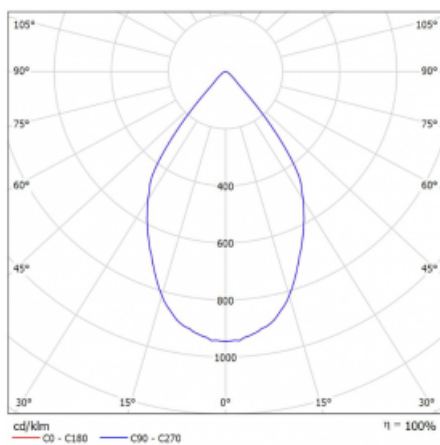

# Rofo

250S-K0CW-10GDD/940, W

Type of installation	Recessed
Light distribution	Direct
Luminaire shape	Linear
Colour of the luminaires	White
Material	Aluminium
Lifetime	L80/B20 50 000 hours
Warranty	5 years
Description of luminaires	Luminaire recessed
item description	Knauf; Adels connector

**Technical drawing**

Dimensions 600 mm × 100 mm × 62 mm

Light source LED MODUL

Type of optical system Reflector

Luminous flux\* 1250 lm

Colour Temperature 4000 K cool white

Luminous efficacy 92 lm/W

MacAdam Light source 3

Colour rendering index 90

Beam angle 68°

**Curve**

Luminaire power input*	13.6 W
Connection of the luminaires	DALI
Electrical voltage	220-240V
Frequency	50/60Hz

  IP 20

\*±10 %