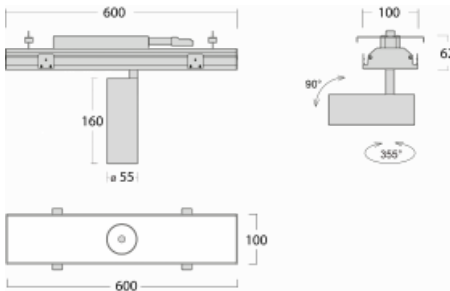

Luminaire

Rofo

250S-K0CW-10GDD/940, W

Type of installation	Recessed
Light distribution	Direct
Luminaire shape	Linear
Colour of the luminaires	White
Material	Aluminium
Lifetime	L80/B20 50 000 hours
Warranty	5 years
Description of luminaires	Luminaire recessed
item description	Knauf; Adels connector

Technical drawing

 Dimensions 600 mm × 100 mm × 62 mm
(l × w × h mm)

Light source LED MODUL

DIR optical system Reflector

Luminous flux* 1250 lm

Colour Temperature 4000 K cool white

Luminous efficacy 92 lm/W

MacAdam Light source 3

Colour rendering index 90

Beam angle 68°

Curve

Luminaire power input*	13.6 W
Connection of the luminaires	DALI
Electrical voltage	220-240V
Frequency	50/60Hz

  IP 20

*±10 %