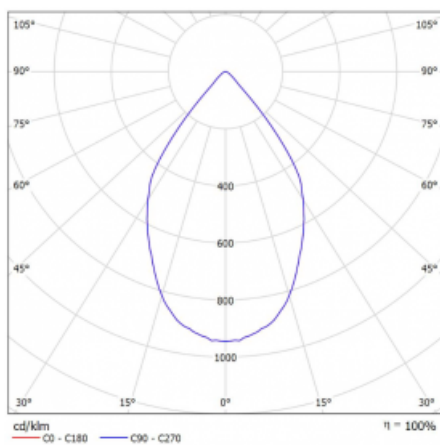

Luminaire

Rofo

250S-K0CW-10GDD/940, W

Type of installation	Recessed
Light distribution	Direct
Luminaire shape	Linear
Colour of the luminaires	White
Material	Aluminium
Lifetime	L80/B20 50 000 hours
Warranty	5 years
Description of luminaires	Luminaire recessed
item description	Knauf; Adels connector

Technical drawing

 Dimensions 600 mm × 100 mm × 62 mm
(l × w × h mm)

Light source LED MODUL

DIR optical system Reflector

Luminous flux* 1250 lm

Colour Temperature 4000 K cool white

Luminous efficacy 92 lm/W

MacAdam Light source 3

Colour rendering index 90

Beam angle 68°

Curve

Luminaire power input*	13.6 W
Connection of the luminaires	DALI
Electrical voltage	220-240V
Frequency	50/60Hz

  IP 20

*±10 %