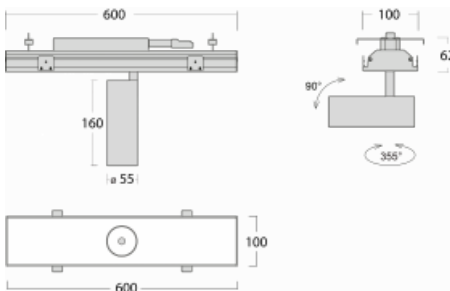

# Rofo

250S-K0CW-10GDD/940, W

Type of installation	Recessed
Light distribution	Direct
Luminaire shape	Linear
Colour of the luminaires	White
Material	Aluminium
Lifetime	L80/B20 50 000 hours
Warranty	5 years
Description of luminaires	Luminaire recessed
item description	Knauf; Adels connector

**Technical drawing**

Dimensions 600 mm × 100 mm × 62 mm

Light source LED MODUL

Type of optical system Reflector

Luminous flux\* 1250 lm

Colour Temperature 4000 K cool white

Luminous efficacy 92 lm/W

MacAdam Light source 3

Colour rendering index 90

Beam angle 68°

**Curve**

Luminaire power input*	13.6 W
Connection of the luminaires	DALI
Electrical voltage	220-240V
Frequency	50/60Hz

  IP 20

\*±10 %