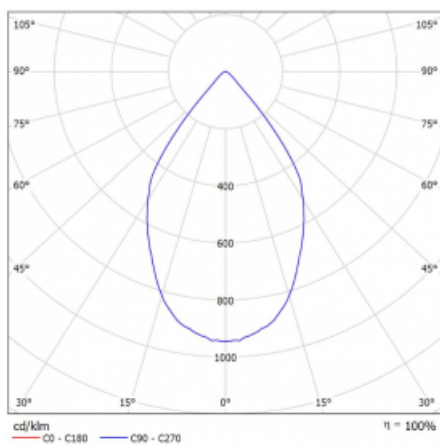

Luminaire

Rofo

250S-K0CW-10GDD/930, W

Type of installation	Recessed
Light distribution	Direct
Luminaire shape	Linear
Colour of the luminaires	White
Material	Aluminium
Lifetime	L80/B20 50 000 hours
Warranty	5 years
Description of luminaires	Luminaire recessed
item description	Knauf; Adels connector

Technical drawing

Dimensions (l × w × h mm)	600 mm × 100 mm × 62 mm
Light source	LED MODUL
DIR optical system	Reflector
Luminous flux*	1200 lm
Colour Temperature	3000 K warm white
Luminous efficacy	88 lm/W
MacAdam Light source	3
Colour rendering index	90
Beam angle	68°

Curve