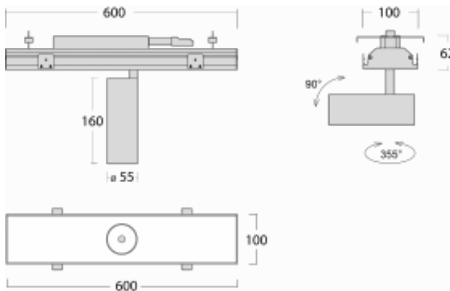

# Rofo

250S-K0CW-10GDD/930, W

Type of installation	Recessed
Light distribution	Direct
Luminaire shape	Linear
Colour of the luminaires	White
Material	Aluminium
Lifetime	L80/B20 50 000 hours
Warranty	5 years
Description of luminaires	Luminaire recessed
item description	Knauf; Adels connector

**Technical drawing**

Dimensions 600 mm × 100 mm × 62 mm

Light source LED MODUL

Type of optical system Reflector

Luminous flux\* 1200 lm

Colour Temperature 3000 K warm white

Luminous efficacy 88 lm/W

MacAdam Light source 3

Colour rendering index 90

Beam angle 68°

**Curve**

Luminaire power input*	13.6 W
Connection of the luminaires	DALI
Electrical voltage	220-240V
Frequency	50/60Hz

 **CE** IP 20

\*±10 %