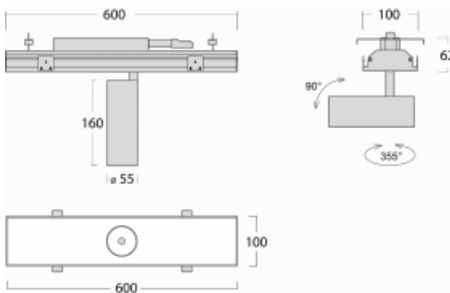

# Rofo

250S-K0CW-10GDD/930, W

Type of installation	Recessed
Light distribution	Direct
Luminaire shape	Linear
Colour of the luminaires	White
Material	Aluminium
Lifetime	L80/B20 50 000 hours
Warranty	5 years
Description of luminaires	Luminaire recessed
item description	Knauf; Adels connector

**Technical drawing**

Dimensions (l × w × h mm)	600 mm × 100 mm × 62 mm
Light source	LED MODUL
DIR optical system	Reflector
Luminous flux*	1200 lm
Colour Temperature	3000 K warm white
Luminous efficacy	88 lm/W
MacAdam Light source	3
Colour rendering index	90
Beam angle	68°