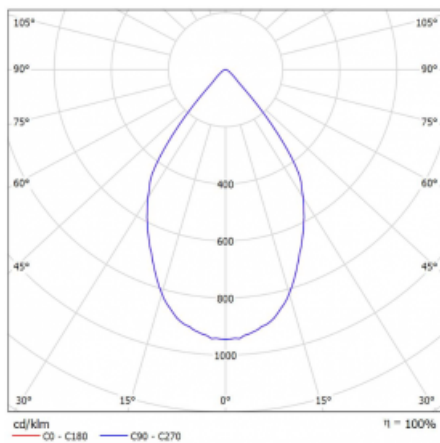

# Rofo

250S-K0CW-10GDD/930, W

Type of installation	Recessed
Light distribution	Direct
Luminaire shape	Linear
Colour of the luminaires	White
Material	Aluminium
Lifetime	L80/B20 50 000 hours
Warranty	5 years
Description of luminaires	Luminaire recessed
item description	Knauf; Adels connector

**Technical drawing**

Dimensions 600 mm × 100 mm × 62 mm

Light source LED MODUL

Type of optical system Reflector

Luminous flux\* 1200 lm

Colour Temperature 3000 K warm white

Luminous efficacy 88 lm/W

MacAdam Light source 3

Colour rendering index 90

Beam angle 68°

**Curve**

Luminaire power input*	13.6 W
Connection of the luminaires	DALI
Electrical voltage	220-240V
Frequency	50/60Hz

 **CE** IP 20

\*±10 %