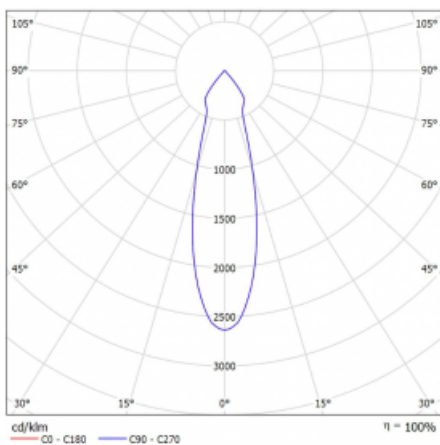

Luminaire

Rofo

250S-K0CU-30GGE/940, W

| | |
|---------------------------|------------------------|
| Type of installation | Recessed |
| Light distribution | Direct |
| Luminaire shape | Linear |
| Colour of the luminaires | White |
| Material | Aluminium |
| Lifetime | L80/B20 50 000 hours |
| Warranty | 5 years |
| Description of luminaires | Luminaire recessed |
| item description | Knauf; Adels connector |

Technical drawing

Curve

| | |
|------------------------|-------------------------|
| Dimensions | 600 mm × 100 mm × 62 mm |
| Light source | LED MODUL |
| Type of optical system | Reflector |
| Luminous flux* | 1750 lm |
| Colour Temperature | 4000 K cool white |
| Luminous efficacy | 88 lm/W |
| MacAdam Light source | 3 |
| Colour rendering index | 90 |
| Beam angle | 27° |