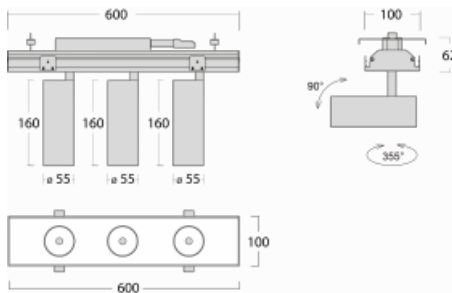

Luminaire

Rofo

250S-K0CU-30GGE/940, W

| | |
|---------------------------|------------------------|
| Type of installation | Recessed |
| Light distribution | Direct |
| Luminaire shape | Linear |
| Colour of the luminaires | White |
| Material | Aluminium |
| Lifetime | L80/B20 50 000 hours |
| Warranty | 5 years |
| Description of luminaires | Luminaire recessed |
| item description | Knauf; Adels connector |

Technical drawing

Curve

| | |
|------------------------|-------------------------|
| Dimensions | 600 mm × 100 mm × 62 mm |
| Light source | LED MODUL |
| Type of optical system | Reflector |
| Luminous flux* | 1750 lm |
| Colour Temperature | 4000 K cool white |
| Luminous efficacy | 88 lm/W |
| MacAdam Light source | 3 |
| Colour rendering index | 90 |
| Beam angle | 27° |