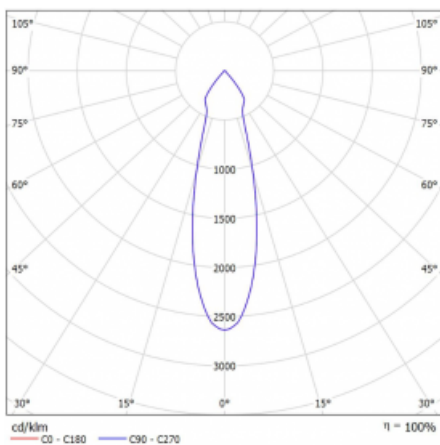

Luminaire

Rofo

250S-K0CU-30GGD/940, W

Type of installation	Recessed
Light distribution	Direct
Luminaire shape	Linear
Colour of the luminaires	White
Material	Aluminium
Lifetime	L80/B20 50 000 hours
Warranty	5 years
Description of luminaires	Luminaire recessed
item description	Knauf; Adels connector

Technical drawing

Curve

Dimensions	600 mm × 100 mm × 62 mm
Light source	LED MODUL
Type of optical system	Reflector
Luminous flux*	1750 lm
Colour Temperature	4000 K cool white
Luminous efficacy	88 lm/W
MacAdam Light source	3
Colour rendering index	90
Beam angle	27°