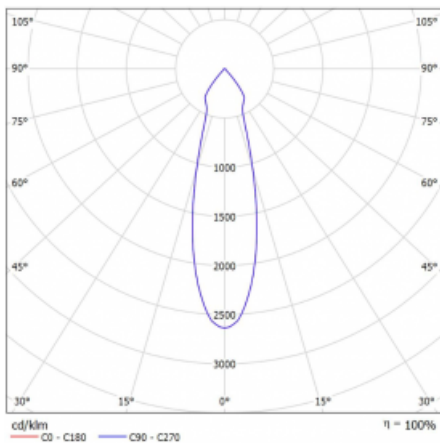

Luminaire

Rofo

250S-K0CU-30GDE/940, W

Type of installation	Recessed
Light distribution	Direct
Luminaire shape	Linear
Colour of the luminaires	White
Material	Aluminium
Lifetime	L80/B20 50 000 hours
Warranty	5 years
Description of luminaires	Luminaire recessed
item description	Knauf; Adels connector

Technical drawing

Curve

Dimensions	600 mm × 100 mm × 62 mm
Light source	LED MODUL
Type of optical system	Reflector
Luminous flux*	1250 lm
Colour Temperature	4000 K cool white
Luminous efficacy	92 lm/W
MacAdam Light source	3
Colour rendering index	90
Beam angle	27°