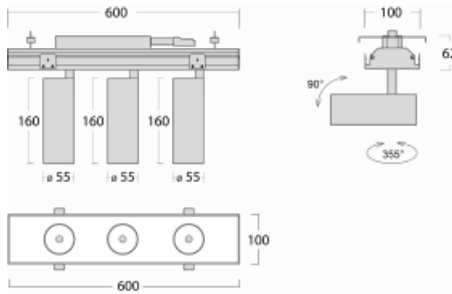

Luminaire

Rofo

250S-K0CU-30GDE/940, W

Type of installation	Recessed
Light distribution	Direct
Luminaire shape	Linear
Colour of the luminaires	White
Material	Aluminium
Lifetime	L80/B20 50 000 hours
Warranty	5 years
Description of luminaires	Luminaire recessed
item description	Knauf; Adels connector

Technical drawing

Curve

Dimensions	600 mm × 100 mm × 62 mm
Light source	LED MODUL
Type of optical system	Reflector
Luminous flux*	1250 lm
Colour Temperature	4000 K cool white
Luminous efficacy	92 lm/W
MacAdam Light source	3
Colour rendering index	90
Beam angle	27°

Luminaire power input*	40.8 W
Connection of the luminaires	ON/OFF
Electrical voltage	220-240V
Frequency	50/60Hz

  IP 20

*±10 %