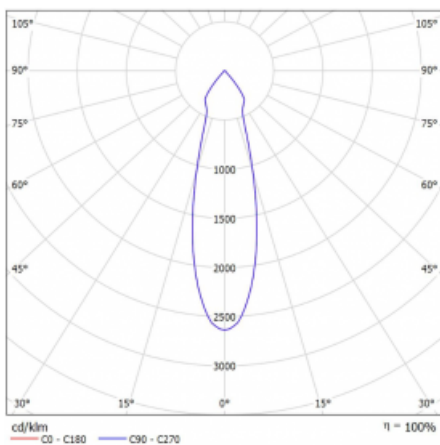

# Rofo

250S-K0CU-30GDE/930, W

Type of installation	Recessed
Light distribution	Direct
Luminaire shape	Linear
Colour of the luminaires	White
Material	Aluminium
Lifetime	L80/B20 50 000 hours
Warranty	5 years
Description of luminaires	Luminaire recessed
item description	Knauf; Adels connector

**Technical drawing**

**Curve**

Dimensions	600 mm × 100 mm × 62 mm
Light source	LED MODUL
Type of optical system	Reflector
Luminous flux*	1200 lm
Colour Temperature	3000 K warm white
Luminous efficacy	88 lm/W
MacAdam Light source	3
Colour rendering index	90
Beam angle	27°