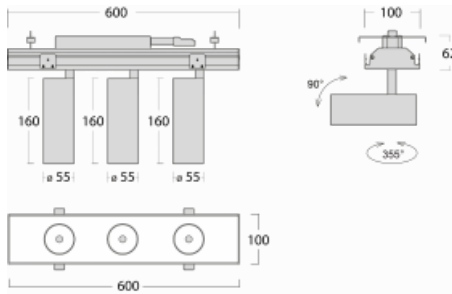

Luminaire

Rofo

250S-K0CU-30GDD/940, W

Type of installation	Recessed
Light distribution	Direct
Luminaire shape	Linear
Colour of the luminaires	White
Material	Aluminium
Lifetime	L80/B20 50 000 hours
Warranty	5 years
Description of luminaires	Luminaire recessed
item description	Knauf; Adels connector

Technical drawing

Curve

Dimensions	600 mm × 100 mm × 62 mm
Light source	LED MODUL
Type of optical system	Reflector
Luminous flux*	1250 lm
Colour Temperature	4000 K cool white
Luminous efficacy	92 lm/W
MacAdam Light source	3
Colour rendering index	90
Beam angle	27°

Luminaire power input* 40.8 W

Connection of the luminaires DALI

Electrical voltage 220-240V

Frequency 50/60Hz

  IP 20

*±10 %