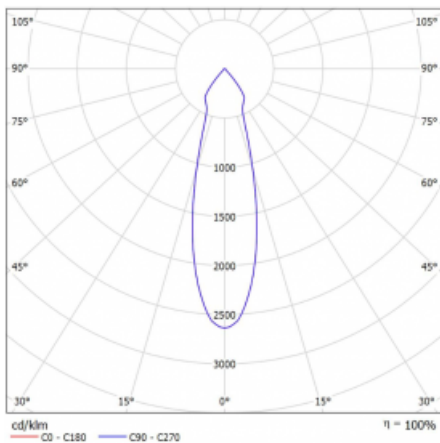

Luminaire

Rofo

250S-K0CU-30GDD/940, W

Type of installation	Recessed
Light distribution	Direct
Luminaire shape	Linear
Colour of the luminaires	White
Material	Aluminium
Lifetime	L80/B20 50 000 hours
Warranty	5 years
Description of luminaires	Luminaire recessed
item description	Knauf; Adels connector

Technical drawing

Curve

Dimensions	600 mm × 100 mm × 62 mm
Light source	LED MODUL
Type of optical system	Reflector
Luminous flux*	1250 lm
Colour Temperature	4000 K cool white
Luminous efficacy	92 lm/W
MacAdam Light source	3
Colour rendering index	90
Beam angle	27°