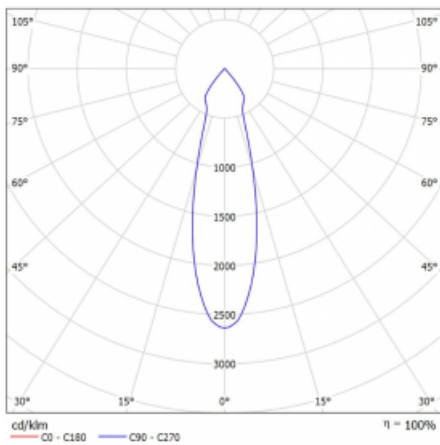

Luminaire

Rofo

250S-K0CU-30GDD/930, W

Type of installation	Recessed
Light distribution	Direct
Luminaire shape	Linear
Colour of the luminaires	White
Material	Aluminium
Lifetime	L80/B20 50 000 hours
Warranty	5 years
Description of luminaires	Luminaire recessed
item description	Knauf; Adels connector

Technical drawing

Curve

Dimensions	600 mm × 100 mm × 62 mm
Light source	LED MODUL
Type of optical system	Reflector
Luminous flux*	1200 lm
Colour Temperature	3000 K warm white
Luminous efficacy	88 lm/W
MacAdam Light source	3
Colour rendering index	90
Beam angle	27°