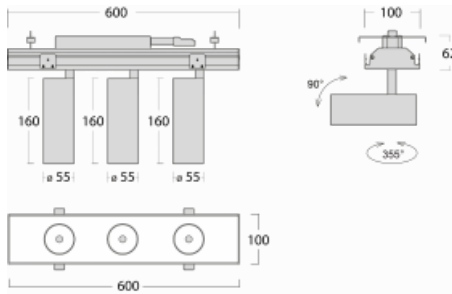

Luminaire

Rofo

250S-K0CU-30GDD/930, W

Type of installation	Recessed
Light distribution	Direct
Luminaire shape	Linear
Colour of the luminaires	White
Material	Aluminium
Lifetime	L80/B20 50 000 hours
Warranty	5 years
Description of luminaires	Luminaire recessed
item description	Knauf; Adels connector

Technical drawing

Curve

Dimensions	600 mm × 100 mm × 62 mm
Light source	LED MODUL
Type of optical system	Reflector
Luminous flux*	1200 lm
Colour Temperature	3000 K warm white
Luminous efficacy	88 lm/W
MacAdam Light source	3
Colour rendering index	90
Beam angle	27°

Luminaire power input* 40.8 W

Connection of the luminaires DALI

Electrical voltage 220-240V

Frequency 50/60Hz

  IP 20

*±10 %