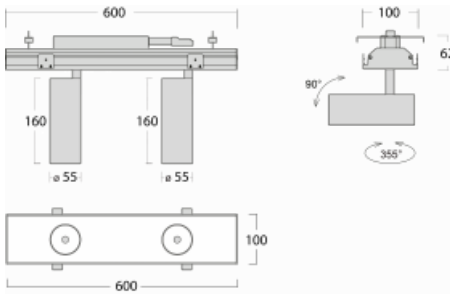

Luminaire

Rofo

250S-K0CU-20GGE/940, W

Type of installation	Recessed
Light distribution	Direct
Luminaire shape	Linear
Colour of the luminaires	White
Material	Aluminium
Lifetime	L80/B20 50 000 hours
Warranty	5 years
Description of luminaires	Luminaire recessed
item description	Knauf; Adels connector

Technical drawing

Curve

Dimensions	600 mm × 100 mm × 62 mm
Light source	LED MODUL
Type of optical system	Reflector
Luminous flux*	1750 lm
Colour Temperature	4000 K cool white
Luminous efficacy	88 lm/W
MacAdam Light source	3
Colour rendering index	90
Beam angle	27°