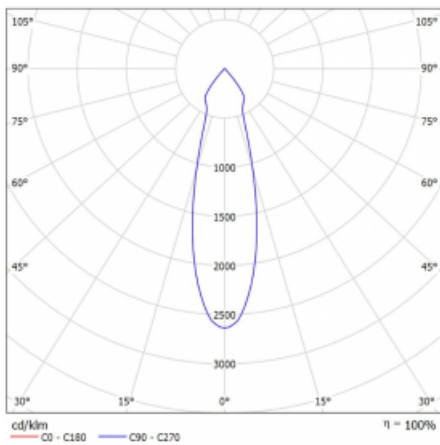

Luminaire

Rofo

250S-K0CU-20GGE/940, W

Type of installation	Recessed
Light distribution	Direct
Luminaire shape	Linear
Colour of the luminaires	White
Material	Aluminium
Lifetime	L80/B20 50 000 hours
Warranty	5 years
Description of luminaires	Luminaire recessed
item description	Knauf; Adels connector

Technical drawing

Curve

Dimensions	600 mm × 100 mm × 62 mm
Light source	LED MODUL
Type of optical system	Reflector
Luminous flux*	1750 lm
Colour Temperature	4000 K cool white
Luminous efficacy	88 lm/W
MacAdam Light source	3
Colour rendering index	90
Beam angle	27°