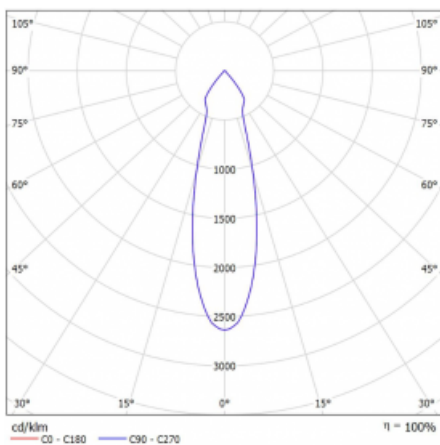

# Rofo

250S-K0CU-20GGE/930, W

Type of installation	Recessed
Light distribution	Direct
Luminaire shape	Linear
Colour of the luminaires	White
Material	Aluminium
Lifetime	L80/B20 50 000 hours
Warranty	5 years
Description of luminaires	Luminaire recessed
item description	Knauf; Adels connector

**Technical drawing**

**Curve**

Dimensions	600 mm × 100 mm × 62 mm
Light source	LED MODUL
Type of optical system	Reflector
Luminous flux*	1650 lm
Colour Temperature	3000 K warm white
Luminous efficacy	83 lm/W
MacAdam Light source	3
Colour rendering index	90
Beam angle	27°