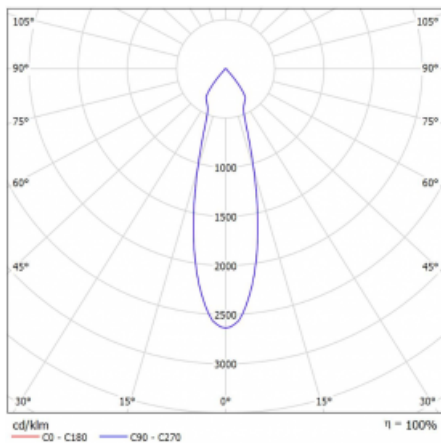

Luminaire

Rofo

250S-K0CU-20GGE/930, W

Type of installation	Recessed
Light distribution	Direct
Luminaire shape	Linear
Colour of the luminaires	White
Material	Aluminium
Lifetime	L80/B20 50 000 hours
Warranty	5 years
Description of luminaires	Luminaire recessed
item description	Knauf; Adels connector

Technical drawing

 Dimensions 600 mm × 100 mm × 62 mm
(l × w × h mm)

Light source LED MODUL

DIR optical system Reflector

Luminous flux* 1650 lm

Colour Temperature 3000 K warm white

Luminous efficacy 83 lm/W

MacAdam Light source 3

Colour rendering index 90

Beam angle 27°

Curve

Luminaire power input*	40 W
Connection of the luminaires	ON/OFF
Electrical voltage	220-240V
Frequency	50/60Hz

  IP 20

*±10 %