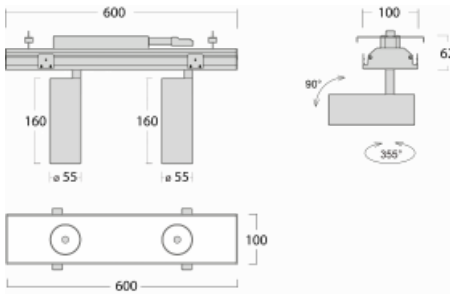

Luminaire

Rofo

250S-K0CU-20GGE/930, W

Type of installation	Recessed
Light distribution	Direct
Luminaire shape	Linear
Colour of the luminaires	White
Material	Aluminium
Lifetime	L80/B20 50 000 hours
Warranty	5 years
Description of luminaires	Luminaire recessed
item description	Knauf; Adels connector

Technical drawing

 Dimensions 600 mm × 100 mm × 62 mm
(l × w × h mm)

Light source LED MODUL

DIR optical system Reflector

Luminous flux* 1650 lm

Colour Temperature 3000 K warm white

Luminous efficacy 83 lm/W

MacAdam Light source 3

Colour rendering index 90

Beam angle 27°

Curve

Luminaire power input*	40 W
Connection of the luminaires	ON/OFF
Electrical voltage	220-240V
Frequency	50/60Hz

  IP 20

*±10 %