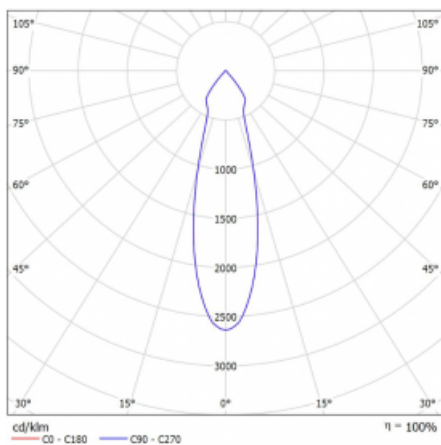

# Rofo

250S-K0CU-20GGD/940, W

Type of installation	Recessed
Light distribution	Direct
Luminaire shape	Linear
Colour of the luminaires	White
Material	Aluminium
Lifetime	L80/B20 50 000 hours
Warranty	5 years
Description of luminaires	Luminaire recessed
item description	Knauf; Adels connector

**Technical drawing**

 Dimensions 600 mm × 100 mm × 62 mm  
(l × w × h mm)

Light source LED MODUL

DIR optical system Reflector

Luminous flux\* 1750 lm

Colour Temperature 4000 K cool white

Luminous efficacy 88 lm/W

MacAdam Light source 3

Colour rendering index 90

Beam angle 27°

**Curve**

Luminaire power input*	40 W
Connection of the luminaires	DALI
Electrical voltage	220-240V
Frequency	50/60Hz

 **CE** IP 20

\*±10 %