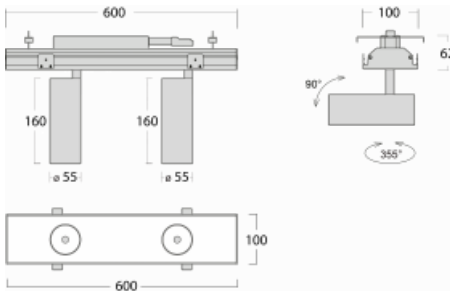

# Rofo

250S-K0CU-20GGD/940, W

Type of installation	Recessed
Light distribution	Direct
Luminaire shape	Linear
Colour of the luminaires	White
Material	Aluminium
Lifetime	L80/B20 50 000 hours
Warranty	5 years
Description of luminaires	Luminaire recessed
item description	Knauf; Adels connector

**Technical drawing**

 Dimensions 600 mm × 100 mm × 62 mm  
(l × w × h mm)

Light source LED MODUL

DIR optical system Reflector

Luminous flux\* 1750 lm

Colour Temperature 4000 K cool white

Luminous efficacy 88 lm/W

MacAdam Light source 3

Colour rendering index 90

Beam angle 27°

**Curve**

Luminaire power input*	40 W
Connection of the luminaires	DALI
Electrical voltage	220-240V
Frequency	50/60Hz

 **CE** IP 20

\*±10 %