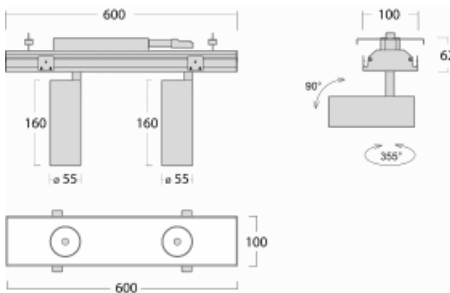

Luminaire

Rofo

250S-K0CU-20GGD/930, W

Type of installation	Recessed
Light distribution	Direct
Luminaire shape	Linear
Colour of the luminaires	White
Material	Aluminium
Lifetime	L80/B20 50 000 hours
Warranty	5 years
Description of luminaires	Luminaire recessed
item description	Knauf; Adels connector

Technical drawing

Curve

Dimensions	600 mm × 100 mm × 62 mm
Light source	LED MODUL
Type of optical system	Reflector
Luminous flux*	1650 lm
Colour Temperature	3000 K warm white
Luminous efficacy	83 lm/W
MacAdam Light source	3
Colour rendering index	90
Beam angle	27°

Luminaire power input*	40 W
Connection of the luminaires	DALI
Electrical voltage	220-240V
Frequency	50/60Hz

 **CE** IP 20

*±10 %