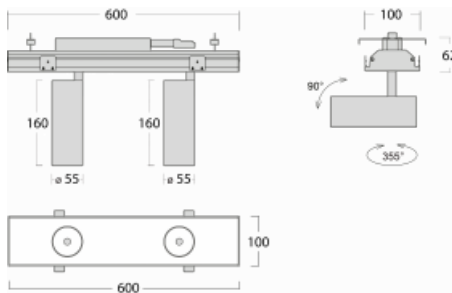

Luminaire

Rofo

250S-K0CU-20GGD/930, W

Type of installation	Recessed
Light distribution	Direct
Luminaire shape	Linear
Colour of the luminaires	White
Material	Aluminium
Lifetime	L80/B20 50 000 hours
Warranty	5 years
Description of luminaires	Luminaire recessed
item description	Knauf; Adels connector

Technical drawing

 Dimensions 600 mm × 100 mm × 62 mm
(l × w × h mm)

Light source LED MODUL

DIR optical system Reflector

Luminous flux* 1650 lm

Colour Temperature 3000 K warm white

Luminous efficacy 83 lm/W

MacAdam Light source 3

Colour rendering index 90

Beam angle 27°

Curve

Luminaire power input*	40 W
Connection of the luminaires	DALI
Electrical voltage	220-240V
Frequency	50/60Hz

  IP 20

*±10 %