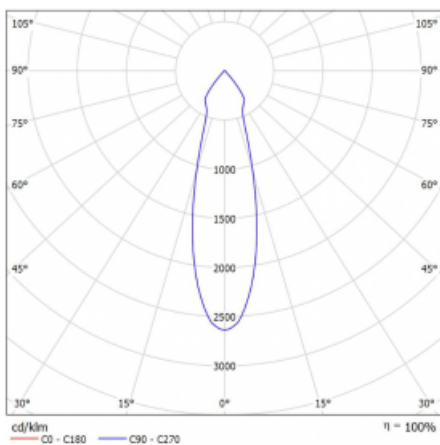

Luminaire

Rofo

250S-K0CU-20GGD/930, W

Type of installation	Recessed
Light distribution	Direct
Luminaire shape	Linear
Colour of the luminaires	White
Material	Aluminium
Lifetime	L80/B20 50 000 hours
Warranty	5 years
Description of luminaires	Luminaire recessed
item description	Knauf; Adels connector

Technical drawing

 Dimensions 600 mm × 100 mm × 62 mm
(l × w × h mm)

Light source LED MODUL

DIR optical system Reflector

Luminous flux* 1650 lm

Colour Temperature 3000 K warm white

Luminous efficacy 83 lm/W

MacAdam Light source 3

Colour rendering index 90

Beam angle 27°

Curve

Luminaire power input*	40 W
Connection of the luminaires	DALI
Electrical voltage	220-240V
Frequency	50/60Hz

  IP 20

*±10 %