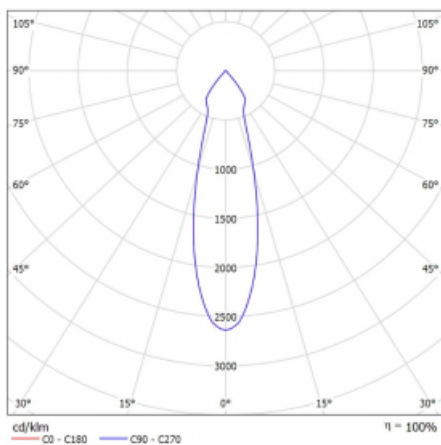

Luminaire

Rofo

250S-K0CU-20GGD/930, W

Type of installation	Recessed
Light distribution	Direct
Luminaire shape	Linear
Colour of the luminaires	White
Material	Aluminium
Lifetime	L80/B20 50 000 hours
Warranty	5 years
Description of luminaires	Luminaire recessed
item description	Knauf; Adels connector

Technical drawing

Curve

Dimensions	600 mm × 100 mm × 62 mm
Light source	LED MODUL
Type of optical system	Reflector
Luminous flux*	1650 lm
Colour Temperature	3000 K warm white
Luminous efficacy	83 lm/W
MacAdam Light source	3
Colour rendering index	90
Beam angle	27°