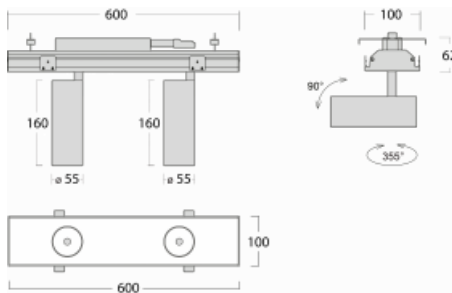

# Rofo

250S-K0CU-20GDE/940, W

Type of installation	Recessed
Light distribution	Direct
Luminaire shape	Linear
Colour of the luminaires	White
Material	Aluminium
Lifetime	L80/B20 50 000 hours
Warranty	5 years
Description of luminaires	Luminaire recessed
item description	Knauf; Adels connector

**Technical drawing**

**Curve**

Dimensions (l × w × h mm)	600 mm × 100 mm × 62 mm
Light source	LED MODUL
DIR optical system	Reflector
Luminous flux*	1250 lm
Colour Temperature	4000 K cool white
Luminous efficacy	92 lm/W
MacAdam Light source	3
Colour rendering index	90
Beam angle	27°