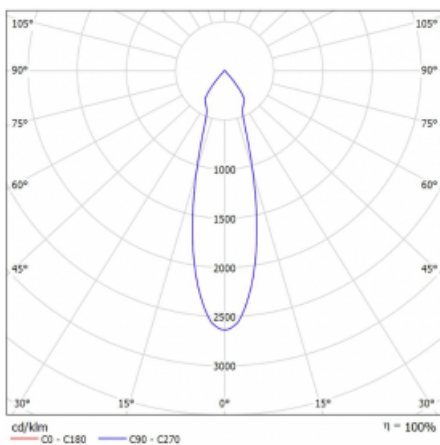

Luminaire

Rofo

250S-K0CU-20GDE/940, W

Type of installation	Recessed
Light distribution	Direct
Luminaire shape	Linear
Colour of the luminaires	White
Material	Aluminium
Lifetime	L80/B20 50 000 hours
Warranty	5 years
Description of luminaires	Luminaire recessed
item description	Knauf; Adels connector

Technical drawing

Curve

Dimensions	600 mm × 100 mm × 62 mm
Light source	LED MODUL
Type of optical system	Reflector
Luminous flux*	1250 lm
Colour Temperature	4000 K cool white
Luminous efficacy	92 lm/W
MacAdam Light source	3
Colour rendering index	90
Beam angle	27°