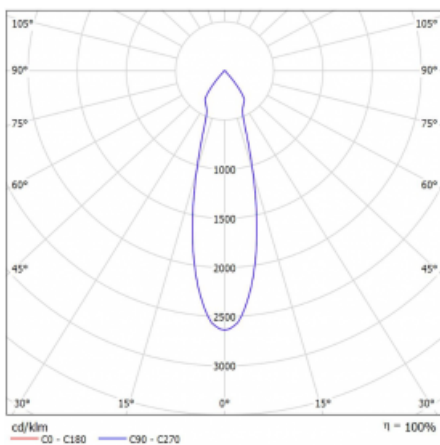

# Rofo

250S-K0CU-20GDE/940, W

Type of installation	Recessed
Light distribution	Direct
Luminaire shape	Linear
Colour of the luminaires	White
Material	Aluminium
Lifetime	L80/B20 50 000 hours
Warranty	5 years
Description of luminaires	Luminaire recessed
item description	Knauf; Adels connector

**Technical drawing**

**Curve**

Dimensions (l × w × h mm)	600 mm × 100 mm × 62 mm
Light source	LED MODUL
DIR optical system	Reflector
Luminous flux*	1250 lm
Colour Temperature	4000 K cool white
Luminous efficacy	92 lm/W
MacAdam Light source	3
Colour rendering index	90
Beam angle	27°