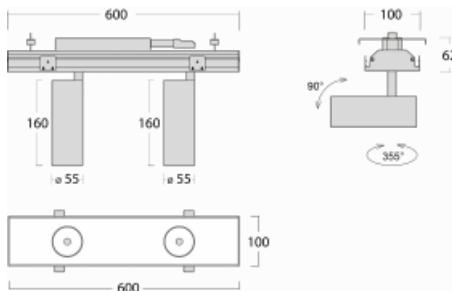

Luminaire

Rofo

250S-K0CU-20GDE/940, W

Type of installation	Recessed
Light distribution	Direct
Luminaire shape	Linear
Colour of the luminaires	White
Material	Aluminium
Lifetime	L80/B20 50 000 hours
Warranty	5 years
Description of luminaires	Luminaire recessed
item description	Knauf; Adels connector

Technical drawing

Curve

Dimensions	600 mm × 100 mm × 62 mm
Light source	LED MODUL
Type of optical system	Reflector
Luminous flux*	1250 lm
Colour Temperature	4000 K cool white
Luminous efficacy	92 lm/W
MacAdam Light source	3
Colour rendering index	90
Beam angle	27°

Luminaire power input*	27.2 W
Connection of the luminaires	ON/OFF
Electrical voltage	220-240V
Frequency	50/60Hz

  IP 20

*±10 %