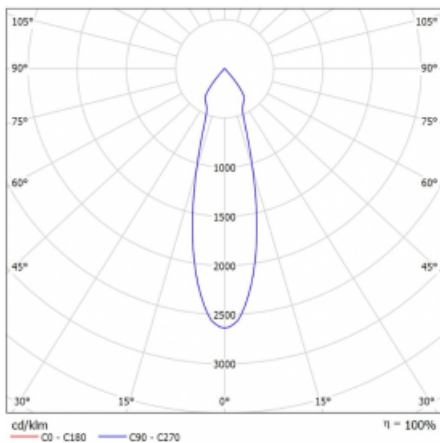

Luminaire

Rofo

250S-K0CU-20GDE/930, W

Type of installation	Recessed
Light distribution	Direct
Luminaire shape	Linear
Colour of the luminaires	White
Material	Aluminium
Lifetime	L80/B20 50 000 hours
Warranty	5 years
Description of luminaires	Luminaire recessed
item description	Knauf; Adels connector

Technical drawing

 Dimensions 600 mm × 100 mm × 62 mm
(l × w × h mm)

Light source LED MODUL

DIR optical system Reflector

Luminous flux* 1200 lm

Colour Temperature 3000 K warm white

Luminous efficacy 88 lm/W

MacAdam Light source 3

Colour rendering index 90

Beam angle 27°

Curve

Luminaire power input*	27.2 W
Connection of the luminaires	ON/OFF
Electrical voltage	220-240V
Frequency	50/60Hz

  IP 20

*±10 %