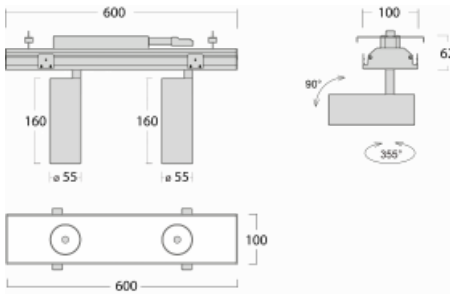

Luminaire

Rofo

250S-K0CU-20GDE/930, W

Type of installation	Recessed
Light distribution	Direct
Luminaire shape	Linear
Colour of the luminaires	White
Material	Aluminium
Lifetime	L80/B20 50 000 hours
Warranty	5 years
Description of luminaires	Luminaire recessed
item description	Knauf; Adels connector

Technical drawing

 Dimensions 600 mm × 100 mm × 62 mm
(l × w × h mm)

Light source LED MODUL

DIR optical system Reflector

Luminous flux* 1200 lm

Colour Temperature 3000 K warm white

Luminous efficacy 88 lm/W

MacAdam Light source 3

Colour rendering index 90

Beam angle 27°

Curve

Luminaire power input*	27.2 W
Connection of the luminaires	ON/OFF
Electrical voltage	220-240V
Frequency	50/60Hz

  IP 20

*±10 %