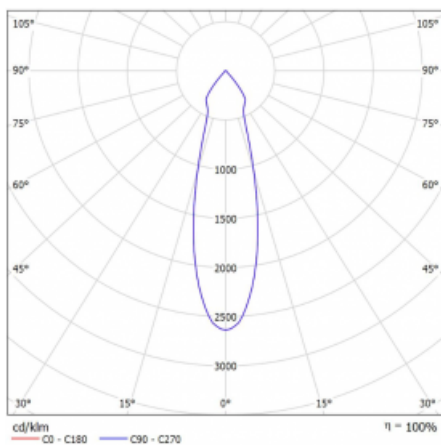

# Rofo

250S-K0CU-20GDE/930, W

Type of installation	Recessed
Light distribution	Direct
Luminaire shape	Linear
Colour of the luminaires	White
Material	Aluminium
Lifetime	L80/B20 50 000 hours
Warranty	5 years
Description of luminaires	Luminaire recessed
item description	Knauf; Adels connector

**Technical drawing**

**Curve**

Dimensions	600 mm × 100 mm × 62 mm
Light source	LED MODUL
Type of optical system	Reflector
Luminous flux*	1200 lm
Colour Temperature	3000 K warm white
Luminous efficacy	88 lm/W
MacAdam Light source	3
Colour rendering index	90
Beam angle	27°