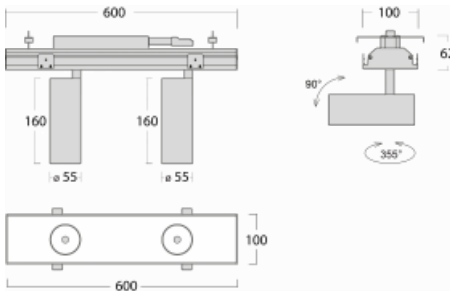

# Rofo

250S-K0CU-20GDE/930, W

Type of installation	Recessed
Light distribution	Direct
Luminaire shape	Linear
Colour of the luminaires	White
Material	Aluminium
Lifetime	L80/B20 50 000 hours
Warranty	5 years
Description of luminaires	Luminaire recessed
item description	Knauf; Adels connector

**Technical drawing**

**Curve**

Dimensions	600 mm × 100 mm × 62 mm
Light source	LED MODUL
Type of optical system	Reflector
Luminous flux*	1200 lm
Colour Temperature	3000 K warm white
Luminous efficacy	88 lm/W
MacAdam Light source	3
Colour rendering index	90
Beam angle	27°