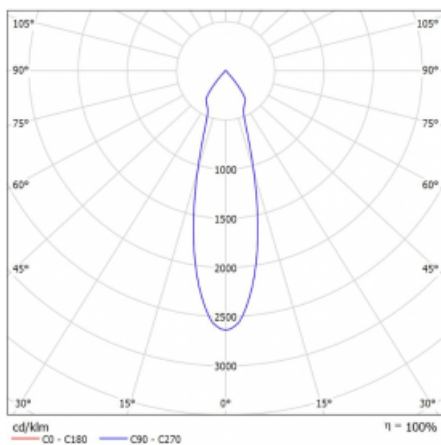

Luminaire

Rofo

250S-K0CU-20GDD/940, W

Type of installation	Recessed
Light distribution	Direct
Luminaire shape	Linear
Colour of the luminaires	White
Material	Aluminium
Lifetime	L80/B20 50 000 hours
Warranty	5 years
Description of luminaires	Luminaire recessed
item description	Knauf; Adels connector

Technical drawing

 Dimensions 600 mm × 100 mm × 62 mm
(l × w × h mm)

Light source LED MODUL

DIR optical system Reflector

Luminous flux* 1250 lm

Colour Temperature 4000 K cool white

Luminous efficacy 92 lm/W

MacAdam Light source 3

Colour rendering index 90

Beam angle 27°

Curve

Luminaire power input* 27.2 W

Connection of the luminaires DALI

Electrical voltage 220-240V

Frequency 50/60Hz