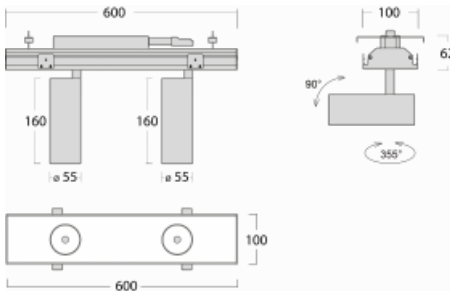

Luminaire

Rofo

250S-K0CU-20GDD/940, W

Type of installation	Recessed
Light distribution	Direct
Luminaire shape	Linear
Colour of the luminaires	White
Material	Aluminium
Lifetime	L80/B20 50 000 hours
Warranty	5 years
Description of luminaires	Luminaire recessed
item description	Knauf; Adels connector

Technical drawing

 Dimensions 600 mm × 100 mm × 62 mm
(l × w × h mm)

Light source LED MODUL

DIR optical system Reflector

Luminous flux* 1250 lm

Colour Temperature 4000 K cool white

Luminous efficacy 92 lm/W

MacAdam Light source 3

Colour rendering index 90

Beam angle 27°

Curve

Luminaire power input* 27.2 W

Connection of the luminaires DALI

Electrical voltage 220-240V

Frequency 50/60Hz