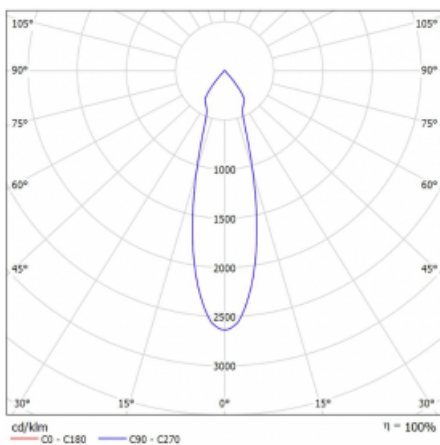

Luminaire

Rofo

250S-K0CU-20GDD/930, W

Type of installation	Recessed
Light distribution	Direct
Luminaire shape	Linear
Colour of the luminaires	White
Material	Aluminium
Lifetime	L80/B20 50 000 hours
Warranty	5 years
Description of luminaires	Luminaire recessed
item description	Knauf; Adels connector

Technical drawing

Curve

Dimensions	600 mm × 100 mm × 62 mm
Light source	LED MODUL
Type of optical system	Reflector
Luminous flux*	1200 lm
Colour Temperature	3000 K warm white
Luminous efficacy	88 lm/W
MacAdam Light source	3
Colour rendering index	90
Beam angle	27°