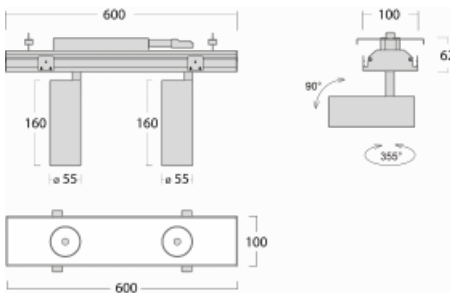

Luminaire

Rofo

250S-K0CU-20GDD/930, W

Type of installation	Recessed
Light distribution	Direct
Luminaire shape	Linear
Colour of the luminaires	White
Material	Aluminium
Lifetime	L80/B20 50 000 hours
Warranty	5 years
Description of luminaires	Luminaire recessed
item description	Knauf; Adels connector

Technical drawing

Curve

Dimensions	600 mm × 100 mm × 62 mm
Light source	LED MODUL
Type of optical system	Reflector
Luminous flux*	1200 lm
Colour Temperature	3000 K warm white
Luminous efficacy	88 lm/W
MacAdam Light source	3
Colour rendering index	90
Beam angle	27°

Luminaire power input* 27.2 W

Connection of the luminaires DALI

Electrical voltage 220-240V

Frequency 50/60Hz

  IP 20

*±10 %