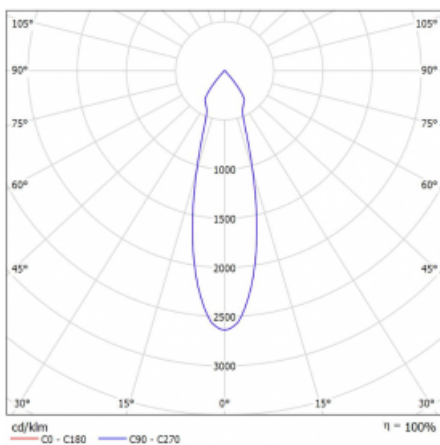

Luminaire

Rofo

250S-K0CU-20GDD/930, W

Type of installation	Recessed
Light distribution	Direct
Luminaire shape	Linear
Colour of the luminaires	White
Material	Aluminium
Lifetime	L80/B20 50 000 hours
Warranty	5 years
Description of luminaires	Luminaire recessed
item description	Knauf; Adels connector

Technical drawing

 Dimensions 600 mm × 100 mm × 62 mm
 (l × w × h mm)

Light source LED MODUL

DIR optical system Reflector

Luminous flux* 1200 lm

Colour Temperature 3000 K warm white

Luminous efficacy 88 lm/W

MacAdam Light source 3

Colour rendering index 90

Beam angle 27°

Curve

Luminaire power input* 27.2 W

Connection of the luminaires DALI

Electrical voltage 220-240V

Frequency 50/60Hz