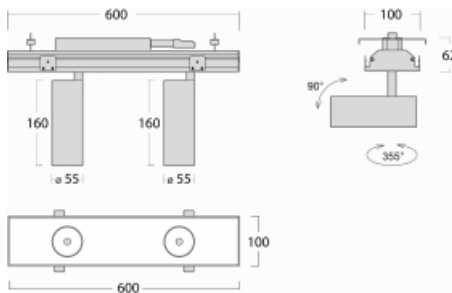

Luminaire

Rofo

250S-K0CU-20GDD/930, W

Type of installation	Recessed
Light distribution	Direct
Luminaire shape	Linear
Colour of the luminaires	White
Material	Aluminium
Lifetime	L80/B20 50 000 hours
Warranty	5 years
Description of luminaires	Luminaire recessed
item description	Knauf; Adels connector

Technical drawing

 Dimensions 600 mm × 100 mm × 62 mm
 (l × w × h mm)

Light source LED MODUL

DIR optical system Reflector

Luminous flux* 1200 lm

Colour Temperature 3000 K warm white

Luminous efficacy 88 lm/W

MacAdam Light source 3

Colour rendering index 90

Beam angle 27°

Curve

Luminaire power input* 27.2 W

Connection of the luminaires DALI

Electrical voltage 220-240V

Frequency 50/60Hz