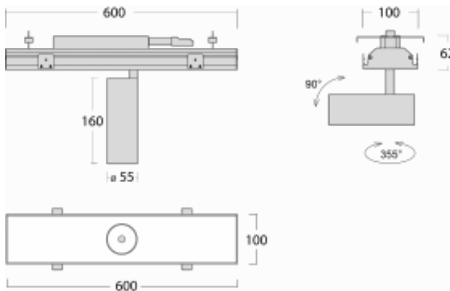

Luminaire

Rofo

250S-K0CU-10GGE/940, W

Type of installation	Recessed
Light distribution	Direct
Luminaire shape	Linear
Colour of the luminaires	White
Material	Aluminium
Lifetime	L80/B20 50 000 hours
Warranty	5 years
Description of luminaires	Luminaire recessed
item description	Knauf; Adels connector

Technical drawing

Curve

Dimensions	600 mm × 100 mm × 62 mm
Light source	LED MODUL
Type of optical system	Reflector
Luminous flux*	1750 lm
Colour Temperature	4000 K cool white
Luminous efficacy	88 lm/W
MacAdam Light source	3
Colour rendering index	90
Beam angle	27°