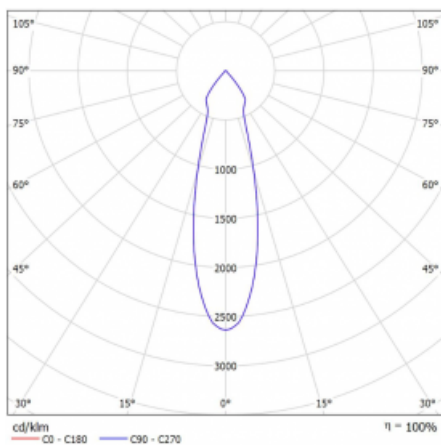

Luminaire

Rofo

250S-K0CU-10GGE/940, W

Type of installation	Recessed
Light distribution	Direct
Luminaire shape	Linear
Colour of the luminaires	White
Material	Aluminium
Lifetime	L80/B20 50 000 hours
Warranty	5 years
Description of luminaires	Luminaire recessed
item description	Knauf; Adels connector

Technical drawing

Curve

Dimensions	600 mm × 100 mm × 62 mm
Light source	LED MODUL
Type of optical system	Reflector
Luminous flux*	1750 lm
Colour Temperature	4000 K cool white
Luminous efficacy	88 lm/W
MacAdam Light source	3
Colour rendering index	90
Beam angle	27°