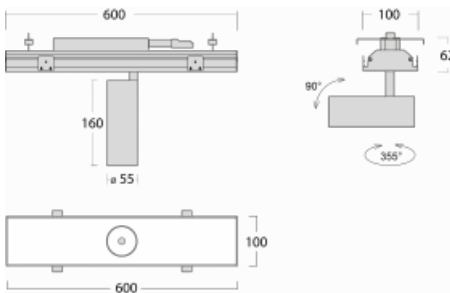

# Rofo

250S-K0CU-10GGE/930, W

Type of installation	Recessed
Light distribution	Direct
Luminaire shape	Linear
Colour of the luminaires	White
Material	Aluminium
Lifetime	L80/B20 50 000 hours
Warranty	5 years
Description of luminaires	Luminaire recessed
item description	Knauf; Adels connector

**Technical drawing**

Dimensions 600 mm × 100 mm × 62 mm

Light source LED MODUL

Type of optical system Reflector

Luminous flux\* 1650 lm

Colour Temperature 3000 K warm white

Luminous efficacy 83 lm/W

MacAdam Light source 3

Colour rendering index 90

Beam angle 27°

**Curve**

Luminaire power input*	20 W
Connection of the luminaires	ON/OFF
Electrical voltage	220-240V
Frequency	50/60Hz

  IP 20

\*±10 %