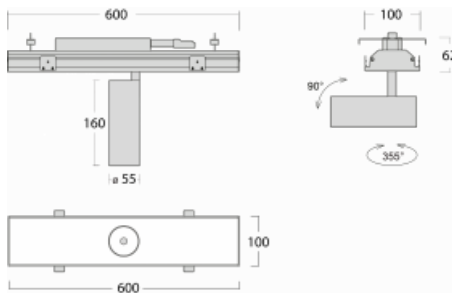

# Rofo

250S-K0CU-10GGE/930, W

Type of installation	Recessed
Light distribution	Direct
Luminaire shape	Linear
Colour of the luminaires	White
Material	Aluminium
Lifetime	L80/B20 50 000 hours
Warranty	5 years
Description of luminaires	Luminaire recessed
item description	Knauf; Adels connector

**Technical drawing**

**Curve**

Dimensions (l × w × h mm)	600 mm × 100 mm × 62 mm
Light source	LED MODUL
DIR optical system	Reflector
Luminous flux*	1650 lm
Colour Temperature	3000 K warm white
Luminous efficacy	83 lm/W
MacAdam Light source	3
Colour rendering index	90
Beam angle	27°