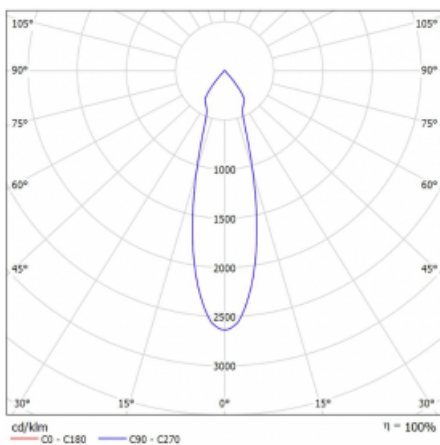

# Rofo

250S-K0CU-10GGE/930, W

Type of installation	Recessed
Light distribution	Direct
Luminaire shape	Linear
Colour of the luminaires	White
Material	Aluminium
Lifetime	L80/B20 50 000 hours
Warranty	5 years
Description of luminaires	Luminaire recessed
item description	Knauf; Adels connector

**Technical drawing**

**Curve**

Dimensions (l × w × h mm)	600 mm × 100 mm × 62 mm
Light source	LED MODUL
DIR optical system	Reflector
Luminous flux*	1650 lm
Colour Temperature	3000 K warm white
Luminous efficacy	83 lm/W
MacAdam Light source	3
Colour rendering index	90
Beam angle	27°