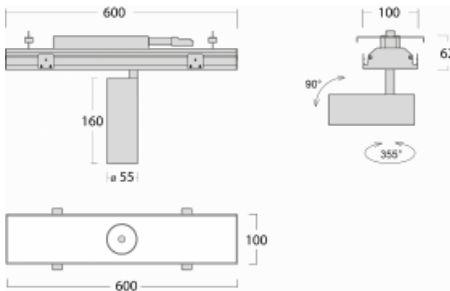

# Rofo

250S-K0CU-10GGD/940, W

Type of installation	Recessed
Light distribution	Direct
Luminaire shape	Linear
Colour of the luminaires	White
Material	Aluminium
Lifetime	L80/B20 50 000 hours
Warranty	5 years
Description of luminaires	Luminaire recessed
item description	Knauf; Adels connector

**Technical drawing**

**Curve**

Dimensions	600 mm × 100 mm × 62 mm
Light source	LED MODUL
Type of optical system	Reflector
Luminous flux*	1750 lm
Colour Temperature	4000 K cool white
Luminous efficacy	88 lm/W
MacAdam Light source	3
Colour rendering index	90
Beam angle	27°