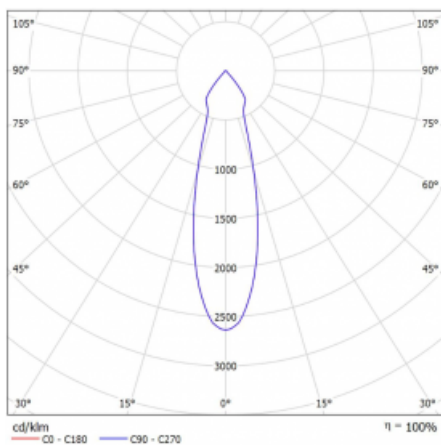

# Rofo

250S-K0CU-10GGD/940, W

Type of installation	Recessed
Light distribution	Direct
Luminaire shape	Linear
Colour of the luminaires	White
Material	Aluminium
Lifetime	L80/B20 50 000 hours
Warranty	5 years
Description of luminaires	Luminaire recessed
item description	Knauf; Adels connector

**Technical drawing**

**Curve**

Dimensions	600 mm × 100 mm × 62 mm
Light source	LED MODUL
Type of optical system	Reflector
Luminous flux*	1750 lm
Colour Temperature	4000 K cool white
Luminous efficacy	88 lm/W
MacAdam Light source	3
Colour rendering index	90
Beam angle	27°