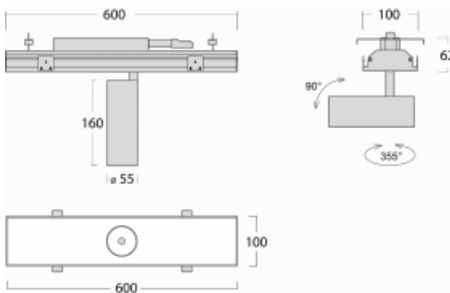

Luminaire

Rofo

250S-K0CU-10GGD/940, W

Type of installation	Recessed
Light distribution	Direct
Luminaire shape	Linear
Colour of the luminaires	White
Material	Aluminium
Lifetime	L80/B20 50 000 hours
Warranty	5 years
Description of luminaires	Luminaire recessed
item description	Knauf; Adels connector

Technical drawing

 Dimensions 600 mm × 100 mm × 62 mm
(l × w × h mm)

Light source LED MODUL

DIR optical system Reflector

Luminous flux* 1750 lm

Colour Temperature 4000 K cool white

Luminous efficacy 88 lm/W

MacAdam Light source 3

Colour rendering index 90

Beam angle 27°

Curve

Luminaire power input*	20 W
Connection of the luminaires	DALI
Electrical voltage	220-240V
Frequency	50/60Hz

  IP 20

*±10 %