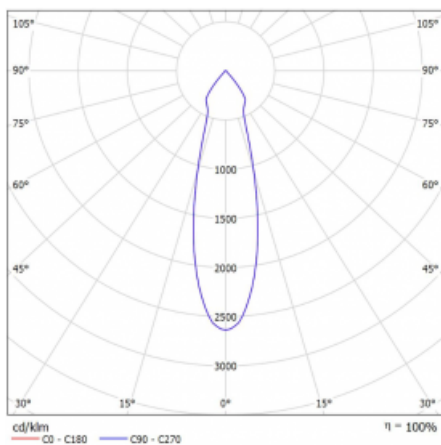

Luminaire

Rofo

250S-K0CU-10GGD/940, W

Type of installation	Recessed
Light distribution	Direct
Luminaire shape	Linear
Colour of the luminaires	White
Material	Aluminium
Lifetime	L80/B20 50 000 hours
Warranty	5 years
Description of luminaires	Luminaire recessed
item description	Knauf; Adels connector

Technical drawing

 Dimensions 600 mm × 100 mm × 62 mm
(l × w × h mm)

Light source LED MODUL

DIR optical system Reflector

Luminous flux* 1750 lm

Colour Temperature 4000 K cool white

Luminous efficacy 88 lm/W

MacAdam Light source 3

Colour rendering index 90

Beam angle 27°

Curve

Luminaire power input*	20 W
Connection of the luminaires	DALI
Electrical voltage	220-240V
Frequency	50/60Hz

  IP 20

*±10 %