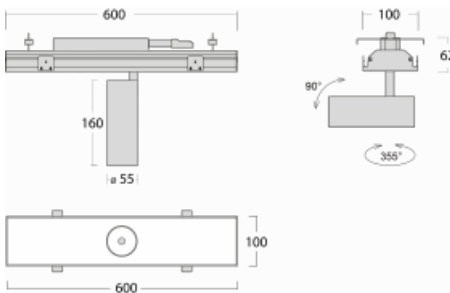

Luminaire

Rofo

250S-K0CU-10GGD/930, W

Type of installation	Recessed
Light distribution	Direct
Luminaire shape	Linear
Colour of the luminaires	White
Material	Aluminium
Lifetime	L80/B20 50 000 hours
Warranty	5 years
Description of luminaires	Luminaire recessed
item description	Knauf; Adels connector

Technical drawing

Curve

Dimensions	600 mm × 100 mm × 62 mm
Light source	LED MODUL
Type of optical system	Reflector
Luminous flux*	1650 lm
Colour Temperature	3000 K warm white
Luminous efficacy	83 lm/W
MacAdam Light source	3
Colour rendering index	90
Beam angle	27°