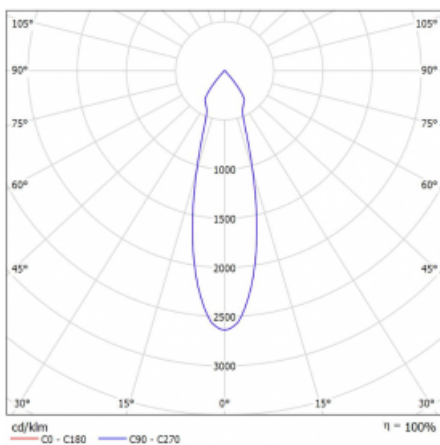

Luminaire

Rofo

250S-K0CU-10GGD/930, W

Type of installation	Recessed
Light distribution	Direct
Luminaire shape	Linear
Colour of the luminaires	White
Material	Aluminium
Lifetime	L80/B20 50 000 hours
Warranty	5 years
Description of luminaires	Luminaire recessed
item description	Knauf; Adels connector

Technical drawing

 Dimensions 600 mm × 100 mm × 62 mm
 (l × w × h mm)

Light source LED MODUL

DIR optical system Reflector

Luminous flux* 1650 lm

Colour Temperature 3000 K warm white

Luminous efficacy 83 lm/W

MacAdam Light source 3

Colour rendering index 90

Beam angle 27°

Curve

Luminaire power input*	20 W
Connection of the luminaires	DALI
Electrical voltage	220-240V
Frequency	50/60Hz

  IP 20

*±10 %