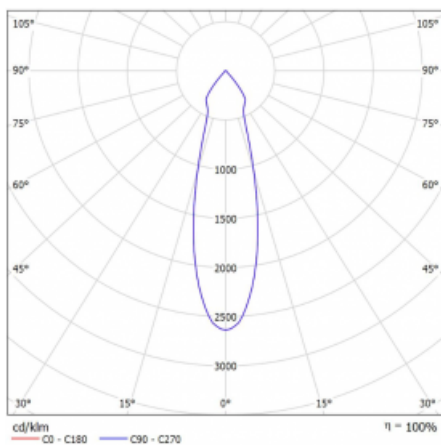

Luminaire

Rofo

250S-K0CU-10GGD/930, W

Type of installation	Recessed
Light distribution	Direct
Luminaire shape	Linear
Colour of the luminaires	White
Material	Aluminium
Lifetime	L80/B20 50 000 hours
Warranty	5 years
Description of luminaires	Luminaire recessed
item description	Knauf; Adels connector

Technical drawing

Curve

Dimensions	600 mm × 100 mm × 62 mm
Light source	LED MODUL
Type of optical system	Reflector
Luminous flux*	1650 lm
Colour Temperature	3000 K warm white
Luminous efficacy	83 lm/W
MacAdam Light source	3
Colour rendering index	90
Beam angle	27°