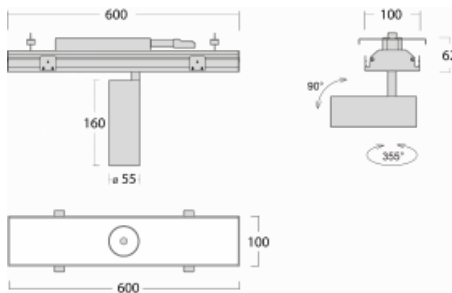

Luminaire

Rofo

250S-K0CU-10GGD/930, W

Type of installation	Recessed
Light distribution	Direct
Luminaire shape	Linear
Colour of the luminaires	White
Material	Aluminium
Lifetime	L80/B20 50 000 hours
Warranty	5 years
Description of luminaires	Luminaire recessed
item description	Knauf; Adels connector

Technical drawing

 Dimensions 600 mm × 100 mm × 62 mm
 (l × w × h mm)

Light source LED MODUL

DIR optical system Reflector

Luminous flux* 1650 lm

Colour Temperature 3000 K warm white

Luminous efficacy 83 lm/W

MacAdam Light source 3

Colour rendering index 90

Beam angle 27°

Curve

Luminaire power input*	20 W
Connection of the luminaires	DALI
Electrical voltage	220-240V
Frequency	50/60Hz

  IP 20

*±10 %