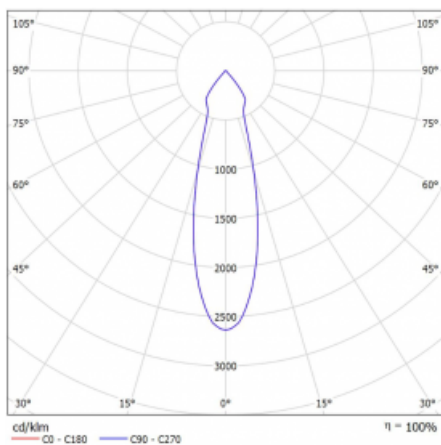

Luminaire

Rofo

250S-K0CU-10GDE/940, W

Type of installation	Recessed
Light distribution	Direct
Luminaire shape	Linear
Colour of the luminaires	White
Material	Aluminium
Lifetime	L80/B20 50 000 hours
Warranty	5 years
Description of luminaires	Luminaire recessed
item description	Knauf; Adels connector

Technical drawing

Dimensions 600 mm × 100 mm × 62 mm

Light source LED MODUL

Type of optical system Reflector

Luminous flux* 1250 lm

Colour Temperature 4000 K cool white

Luminous efficacy 92 lm/W

MacAdam Light source 3

Colour rendering index 90

Beam angle 27°

Curve

Luminaire power input*	13.6 W
Connection of the luminaires	ON/OFF
Electrical voltage	220-240V
Frequency	50/60Hz

  IP 20

*±10 %