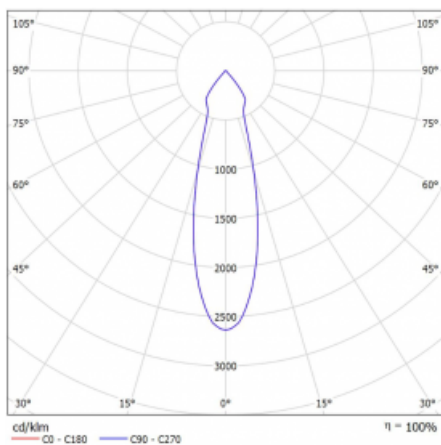

Luminaire

Rofo

250S-K0CU-10GDE/940, W

Type of installation	Recessed
Light distribution	Direct
Luminaire shape	Linear
Colour of the luminaires	White
Material	Aluminium
Lifetime	L80/B20 50 000 hours
Warranty	5 years
Description of luminaires	Luminaire recessed
item description	Knauf; Adels connector

Technical drawing

 Dimensions 600 mm × 100 mm × 62 mm
(l × w × h mm)

Light source LED MODUL

DIR optical system Reflector

Luminous flux* 1250 lm

Colour Temperature 4000 K cool white

Luminous efficacy 92 lm/W

MacAdam Light source 3

Colour rendering index 90

Beam angle 27°

Curve

Luminaire power input*	13.6 W
Connection of the luminaires	ON/OFF
Electrical voltage	220-240V
Frequency	50/60Hz

  IP 20

*±10 %