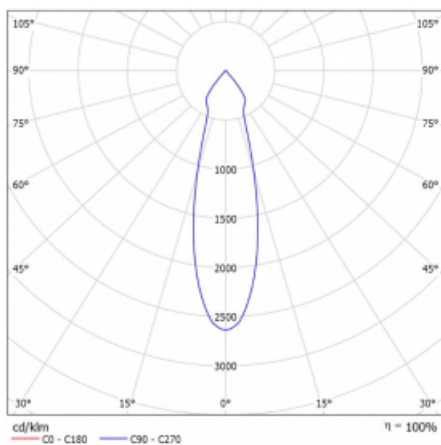

# Rofo

250S-K0CU-10GDE/930, W

**Technical drawing**

**Curve**

Type of installation	Recessed
Light distribution	Direct
Luminaire shape	Linear
Colour of the luminaires	White
Material	Aluminium
Lifetime	L80/B20 50 000 hours
Warranty	5 years
Description of luminaires	Luminaire recessed
item description	Knauf; Adels connector
Dimensions (l × w × h mm)	600 mm × 100 mm × 62 mm
Light source	LED MODUL
DIR optical system	Reflector
Luminous flux*	1200 lm
Colour Temperature	3000 K warm white
Luminous efficacy	88 lm/W
MacAdam Light source	3
Colour rendering index	90
Beam angle	27°