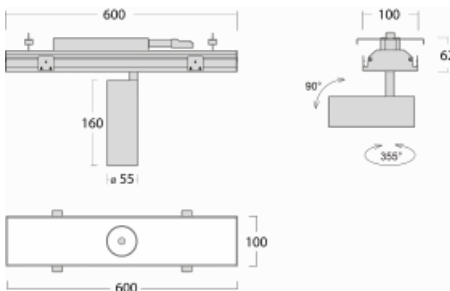

Luminaire

Rofo

250S-K0CU-10GDE/930, W

Type of installation	Recessed
Light distribution	Direct
Luminaire shape	Linear
Colour of the luminaires	White
Material	Aluminium
Lifetime	L80/B20 50 000 hours
Warranty	5 years
Description of luminaires	Luminaire recessed
item description	Knauf; Adels connector

Technical drawing

Dimensions 600 mm × 100 mm × 62 mm

Light source LED MODUL

Type of optical system Reflector

Luminous flux* 1200 lm

Colour Temperature 3000 K warm white

Luminous efficacy 88 lm/W

MacAdam Light source 3

Colour rendering index 90

Beam angle 27°

Curve

Luminaire power input*	13.6 W
Connection of the luminaires	ON/OFF
Electrical voltage	220-240V
Frequency	50/60Hz

  IP 20

*±10 %