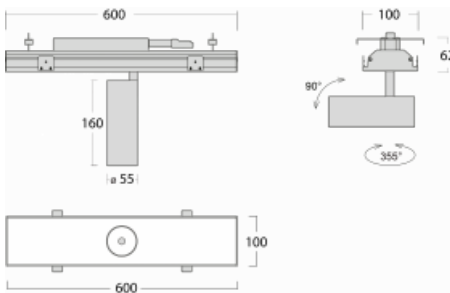

# Rofo

250S-K0CU-10GDE/930, W

**Technical drawing**

**Curve**

Type of installation	Recessed
Light distribution	Direct
Luminaire shape	Linear
Colour of the luminaires	White
Material	Aluminium
Lifetime	L80/B20 50 000 hours
Warranty	5 years
Description of luminaires	Luminaire recessed
item description	Knauf; Adels connector
Dimensions (l × w × h mm)	600 mm × 100 mm × 62 mm
Light source	LED MODUL
DIR optical system	Reflector
Luminous flux*	1200 lm
Colour Temperature	3000 K warm white
Luminous efficacy	88 lm/W
MacAdam Light source	3
Colour rendering index	90
Beam angle	27°