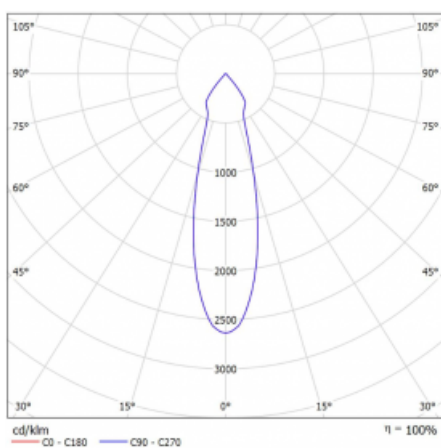

Luminaire

Rofo

250S-K0CU-10GDE/930, W

Type of installation	Recessed
Light distribution	Direct
Luminaire shape	Linear
Colour of the luminaires	White
Material	Aluminium
Lifetime	L80/B20 50 000 hours
Warranty	5 years
Description of luminaires	Luminaire recessed
item description	Knauf; Adels connector

Technical drawing

Dimensions 600 mm × 100 mm × 62 mm

Light source LED MODUL

Type of optical system Reflector

Luminous flux* 1200 lm

Colour Temperature 3000 K warm white

Luminous efficacy 88 lm/W

MacAdam Light source 3

Colour rendering index 90

Beam angle 27°

Curve

Luminaire power input*	13.6 W
Connection of the luminaires	ON/OFF
Electrical voltage	220-240V
Frequency	50/60Hz

  IP 20

*±10 %